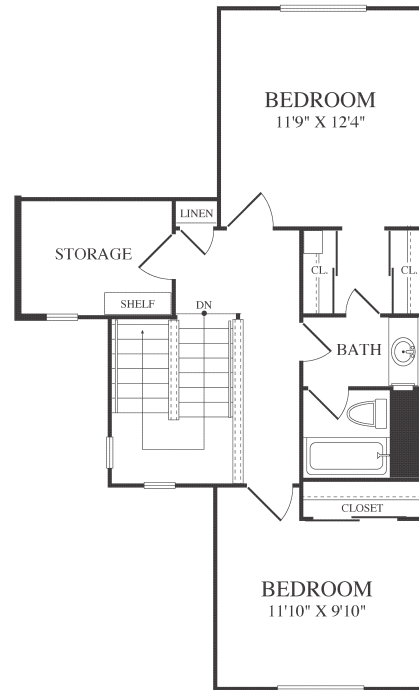

CORAL SEA PARK

2VF1D

2 BEDROOM 1.5 BATH

FIRST FLOOR

SECOND FLOOR

MCLB Hill Village Albany, GA
12036 Putnam Blvd., Albany, GA 31705
P. 229.888.6662 F. 229.888.8946

WWW.LINCOLNMILITARY.COM

LINCOLN
MILITARY
HOUSING

Every Mission Begins at Home®

The square footage indicated is an approximation. The floor plans are conceptual and should not be used in making spatial decisions. Floor plans vary even for units with the same number of bedrooms. Once the Navy determines eligibility and total bedroom qualification, Lincoln Military Housing can not guarantee which floor plan type will be available for move-in.