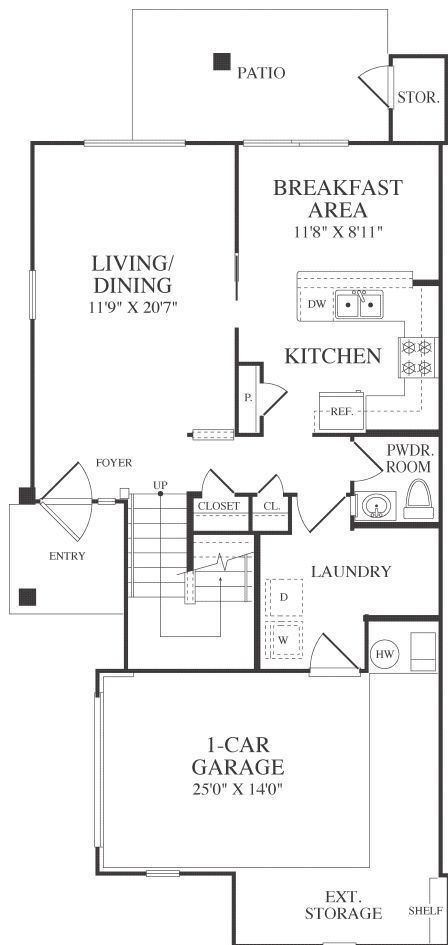

CORAL SEA PARK

2VF1D

2 BEDROOM 1.5 BATH

FIRST FLOOR

SECOND FLOOR

MCLB Hill Village Albany, GA
12036 Putnam Blvd., Albany, GA 31705
P. 229.888.6662 F. 229.888.8946

WWW.LINCOLNMILITARY.COM

LINCOLN
MILITARY
HOUSING

Every Mission Begins at Home®

The square footage indicated is an approximation. The floor plans are conceptual and should not be used in making spatial decisions. Floor plans vary even for units with the same number of bedrooms. Once the Navy determines eligibility and total bedroom qualification, Lincoln Military Housing can not guarantee which floor plan type will be available for move-in.