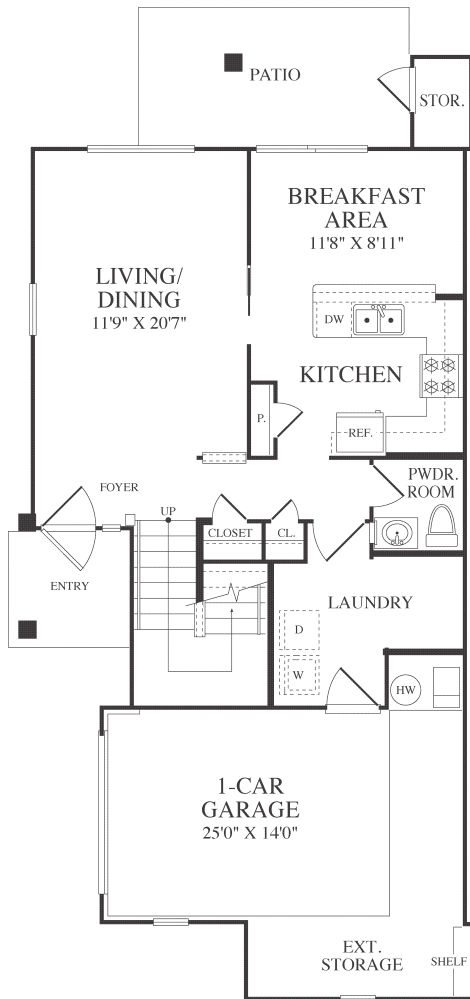

# MIDWAY PARK

2VF2D

2 BEDROOM 1.5 BATH

FIRST FLOOR

SECOND FLOOR

Regional Welcome Center  
Franklin Avenue, Building 966, Lemoore, CA 93245  
P. 559.998.4922

[WWW.LINCOLNMILITARY.COM](http://WWW.LINCOLNMILITARY.COM)

LINCOLN  
MILITARY  
HOUSING

Every Mission Begins at Home®

The square footage indicated is an approximation. The floor plans are conceptual and should not be used in making spatial decisions. Floor plans vary even for units with the same number of bedrooms. Once the Navy determines eligibility and total bedroom qualification, Lincoln Military Housing can not guarantee which floor plan type will be available for move-in.