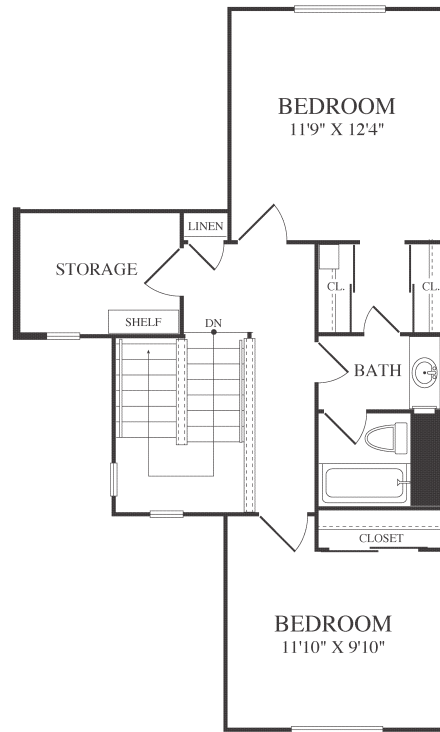

# MIDWAY PARK

2VF2D

2 BEDROOM 1.5 BATH

FIRST FLOOR

SECOND FLOOR

Regional Welcome Center  
Franklin Avenue, Building 966, Lemoore, CA 93245  
P. 559.998.4922

[WWW.LINCOLNMILITARY.COM](http://WWW.LINCOLNMILITARY.COM)

LINCOLN  
MILITARY  
HOUSING

Every Mission Begins at Home®

The square footage indicated is an approximation. The floor plans are conceptual and should not be used in making spatial decisions. Floor plans vary even for units with the same number of bedrooms. Once the Navy determines eligibility and total bedroom qualification, Lincoln Military Housing can not guarantee which floor plan type will be available for move-in.