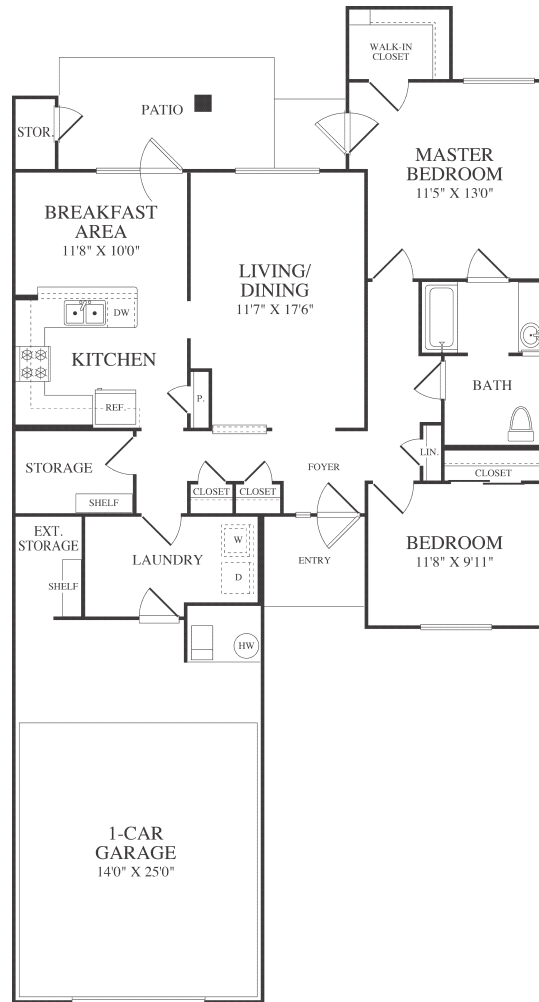

MIDWAY PARK

2VF3S

2 BEDROOM 1 BATH

Regional Welcome Center
Franklin Avenue, Building 966, Lemoore, CA 93245
P. 559.998.4922

WWW.LINCOLNMILITARY.COM

LINCOLN
MILITARY
HOUSING

Every Mission Begins at Home®

The square footage indicated is an approximation. The floor plans are conceptual and should not be used in making spatial decisions. Floor plans vary even for units with the same number of bedrooms. Once the Navy determines eligibility and total bedroom qualification, Lincoln Military Housing can not guarantee which floor plan type will be available for move-in.