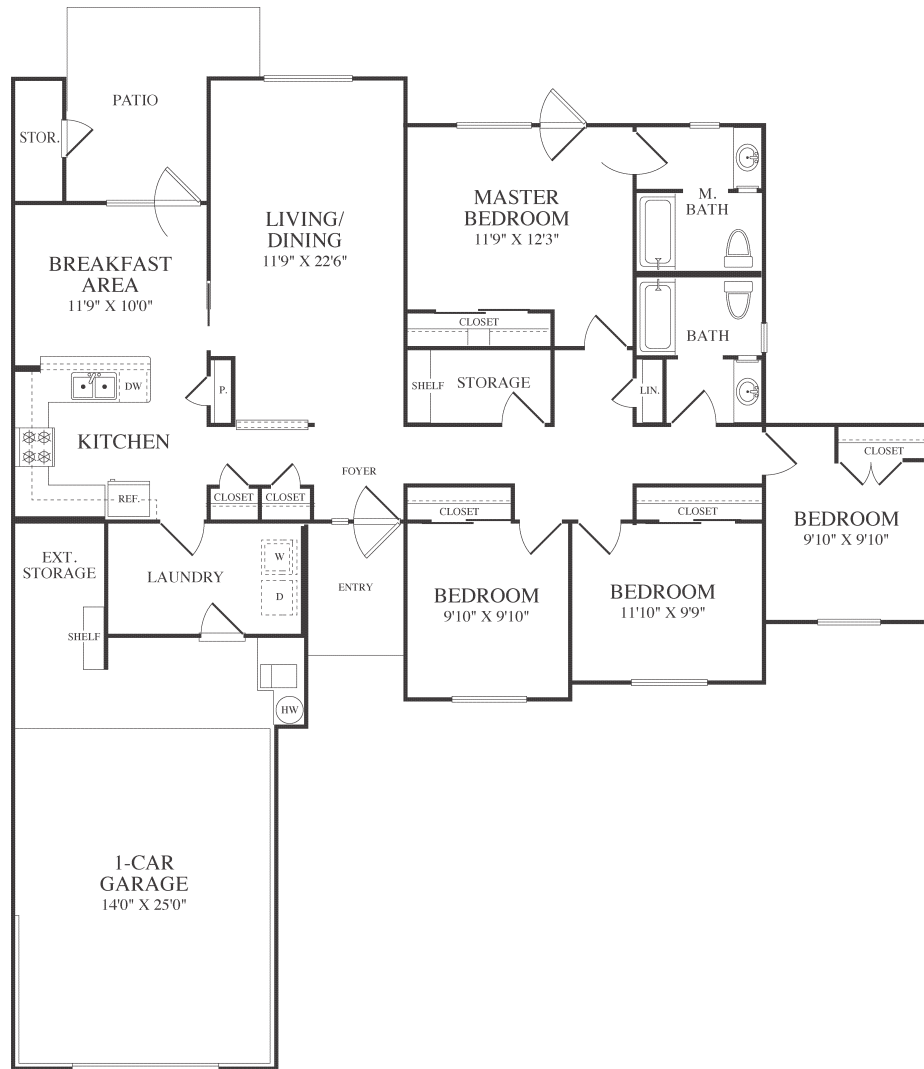

MIDWAY PARK

3VF1S

4 BEDROOM 2 BATH

Regional Welcome Center
Franklin Avenue, Building 966, Lemoore, CA 93245
P. 559.998.4922

WWW.LINCOLNMILITARY.COM

LINCOLN
MILITARY
HOUSING

Every Mission Begins at Home®

The square footage indicated is an approximation. The floor plans are conceptual and should not be used in making spatial decisions. Floor plans vary even for units with the same number of bedrooms. Once the Navy determines eligibility and total bedroom qualification, Lincoln Military Housing can not guarantee which floor plan type will be available for move-in.