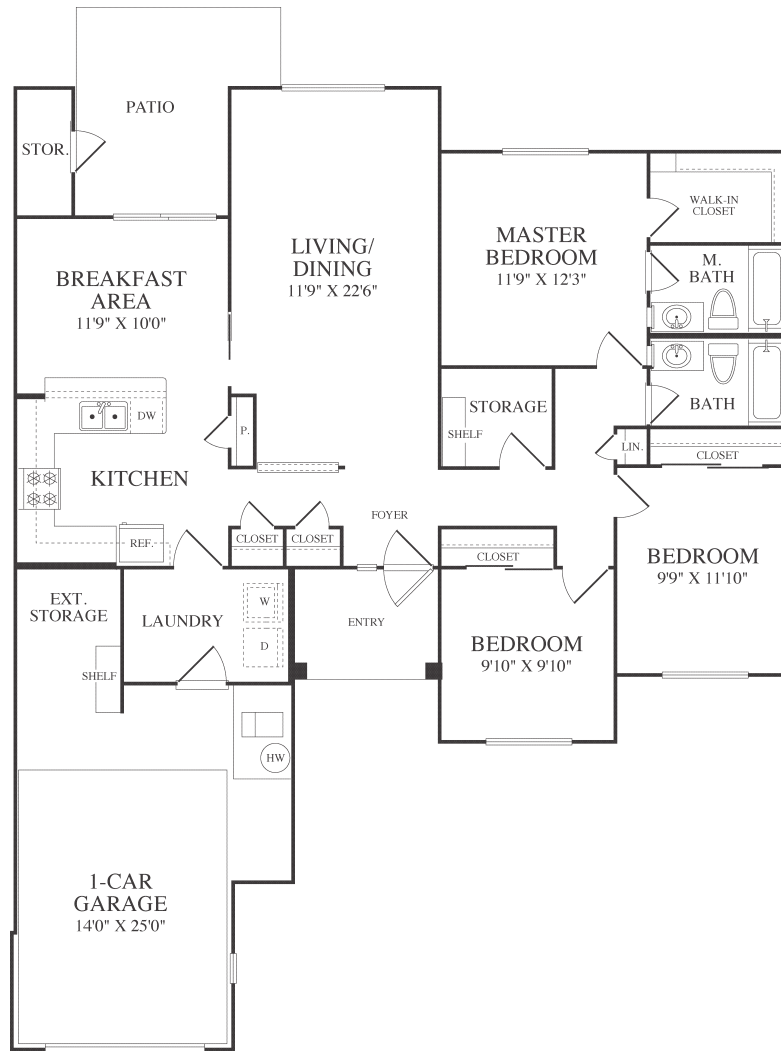

# MIDWAY PARK

3VF2S

3 BEDROOM 2 BATH

Regional Welcome Center  
Franklin Avenue, Building 966, Lemoore, CA 93245  
P. 559.998.4922

[WWW.LINCOLNMILITARY.COM](http://WWW.LINCOLNMILITARY.COM)

**LINCOLN  
MILITARY  
HOUSING**

Every Mission Begins at Home®

The square footage indicated is an approximation. The floor plans are conceptual and should not be used in making spatial decisions. Floor plans vary even for units with the same number of bedrooms. Once the Navy determines eligibility and total bedroom qualification, Lincoln Military Housing can not guarantee which floor plan type will be available for move-in.