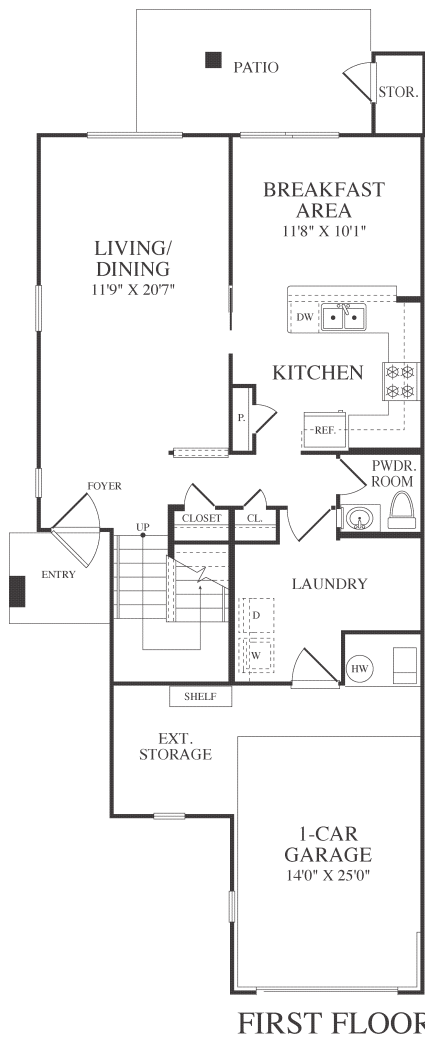

MIDWAY PARK

4VF1D

4 BEDROOM 2.5 BATH

Regional Welcome Center
Franklin Avenue, Building 966, Lemoore, CA 93245
P. 559.998.4922

WWW.LINCOLNMILITARY.COM

**LINCOLN
MILITARY
HOUSING**

Every Mission Begins at Home®

The square footage indicated is an approximation. The floor plans are conceptual and should not be used in making spatial decisions. Floor plans vary even for units with the same number of bedrooms. Once the Navy determines eligibility and total bedroom qualification, Lincoln Military Housing can not guarantee which floor plan type will be available for move-in.