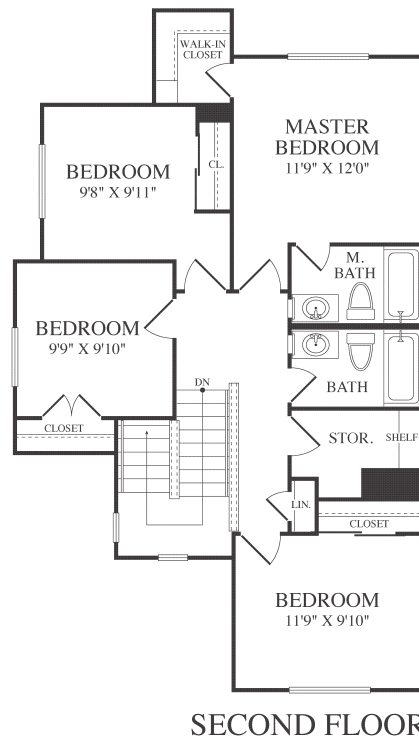

MIDWAY PARK

4VF1D

4 BEDROOM 2.5 BATH

Regional Welcome Center
Franklin Avenue, Building 966, Lemoore, CA 93245
P. 559.998.4922

WWW.LINCOLNMILITARY.COM

**LINCOLN
MILITARY
HOUSING**

Every Mission Begins at Home®

The square footage indicated is an approximation. The floor plans are conceptual and should not be used in making spatial decisions. Floor plans vary even for units with the same number of bedrooms. Once the Navy determines eligibility and total bedroom qualification, Lincoln Military Housing can not guarantee which floor plan type will be available for move-in.