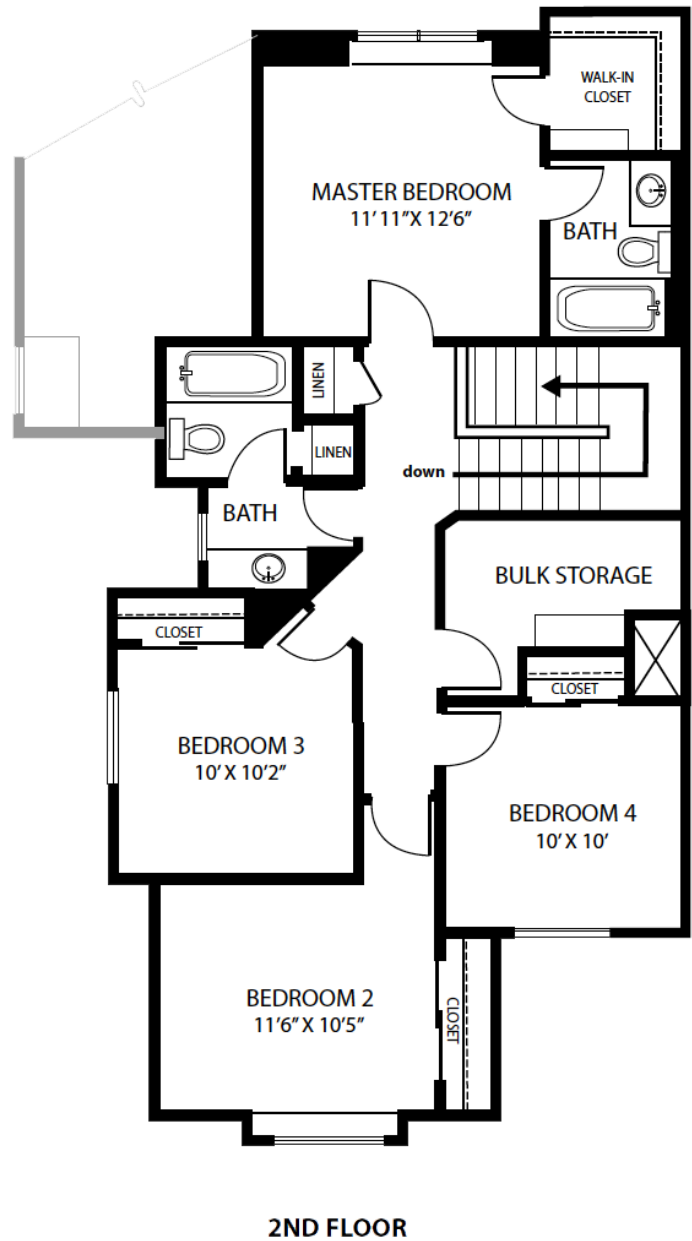

BAYVIEW HILLS

BYVD2.5

2,140 SQ FT | 4 BEDROOM | 2.5 BATH

Regional Welcome Center
2625 Le Hardy Street | Building 3544 | San Diego, CA 92136
P. 619.556.7667
WWW.LINCOLNMILITARY.COM

**LINCOLN
MILITARY
HOUSING**
Every Mission Begins at Home®

The square footage indicated is an approximation. The floor plans are conceptual and should not be used in making spatial decisions. Floor plans vary even for units with the same number of bedrooms. Once the Navy determines eligibility and total bedroom qualification, Lincoln Military Housing can not guarantee which floor plan type will be available for move-in.