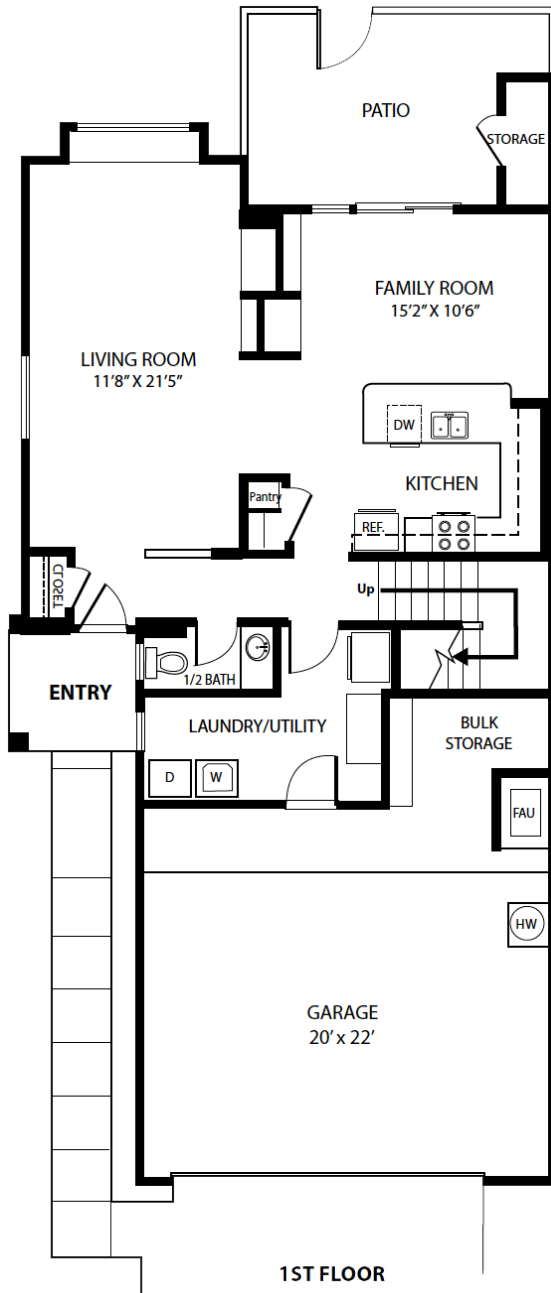

BAYVIEW HILLS

BYVD2.5

2,140 SQ FT | 4 BEDROOM | 2.5 BATH

Regional Welcome Center
2625 Le Hardy Street | Building 3544 | San Diego, CA 92136
P. 619.556.7667
WWW.LINCOLNMILITARY.COM

**LINCOLN
MILITARY
HOUSING**
Every Mission Begins at Home®

The square footage indicated is an approximation. The floor plans are conceptual and should not be used in making spatial decisions. Floor plans vary even for units with the same number of bedrooms. Once the Navy determines eligibility and total bedroom qualification, Lincoln Military Housing can not guarantee which floor plan type will be available for move-in.