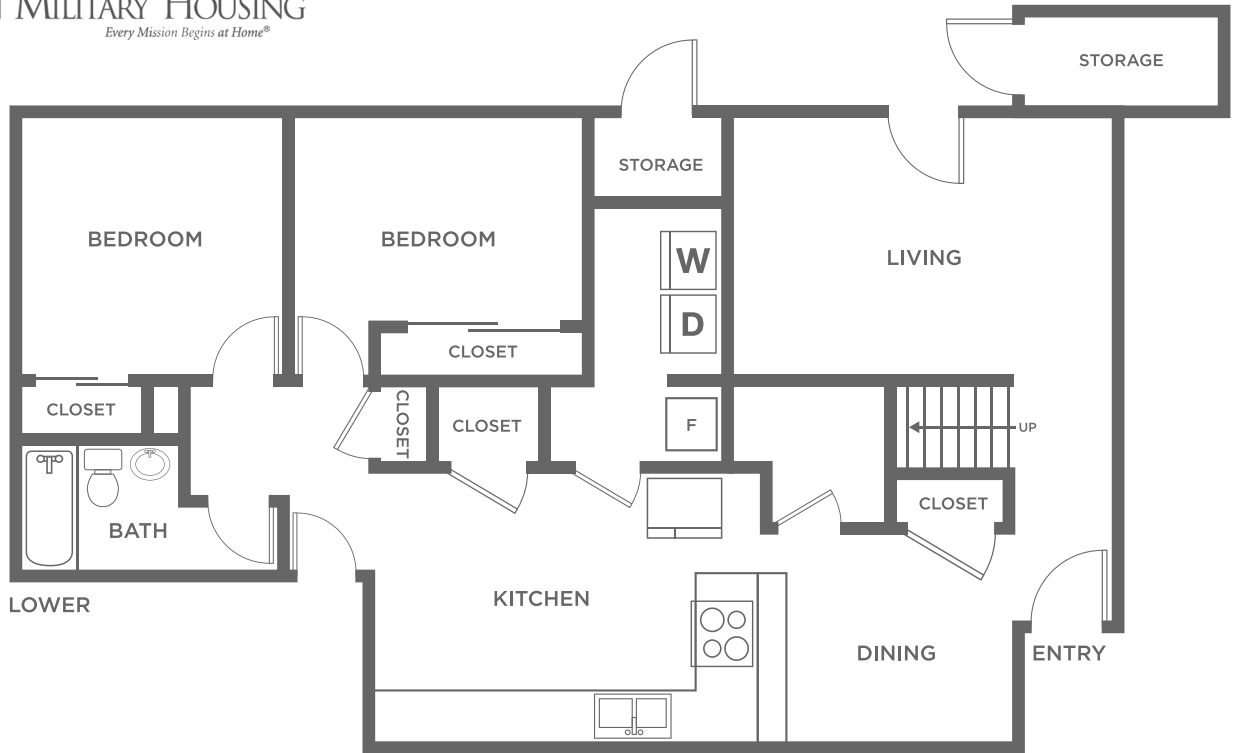

POWERED BY

LINCOLN MILITARY HOUSING
Every Mission Begins at Home®

Hillside
Floor Plan HS34
4 Bed / 2 Bath
1716 Sq. Ft.
(approximate)