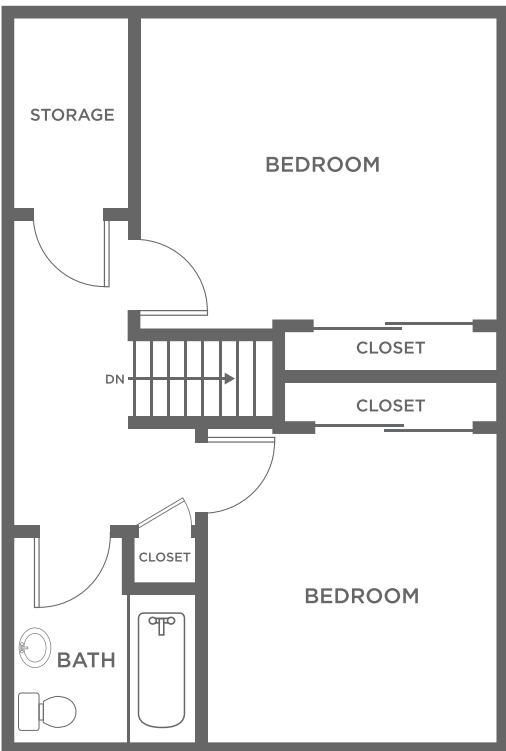

POWERED BY

LINCOLN MILITARY HOUSING
Every Mission Begins at Home®

Hillside
Floor Plan HS34
4 Bed / 2 Bath
1716 Sq. Ft.
(approximate)