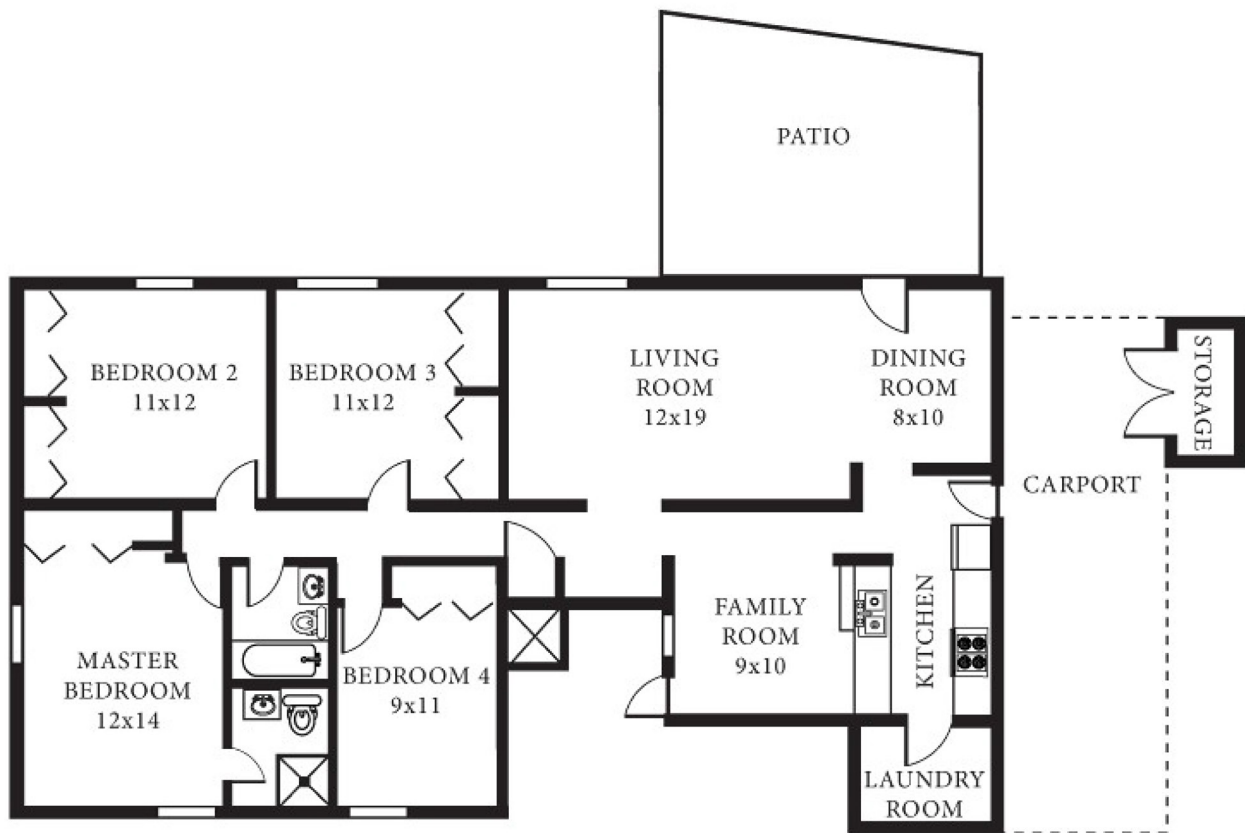

JFSC

JFD2

1,500 SQ FT 4 BEDROOM 2 BATH

Hampton Roads Regional Welcome Center
7924 14th Street, Norfolk, VA 23505
P. 757.961.3783 F. 757.961.4430

WWW.LINCOLNMILITARY.COM

LINCOLN
MILITARY
HOUSING

Every Mission Begins at Home®

The square footage indicated is an approximation. The floor plans are conceptual and should not be used in making spatial decisions. Floor plans vary even for units with the same number of bedrooms. Once the Navy determines eligibility and total bedroom qualification, Lincoln Military Housing can not guarantee which floor plan type will be available for move-in.