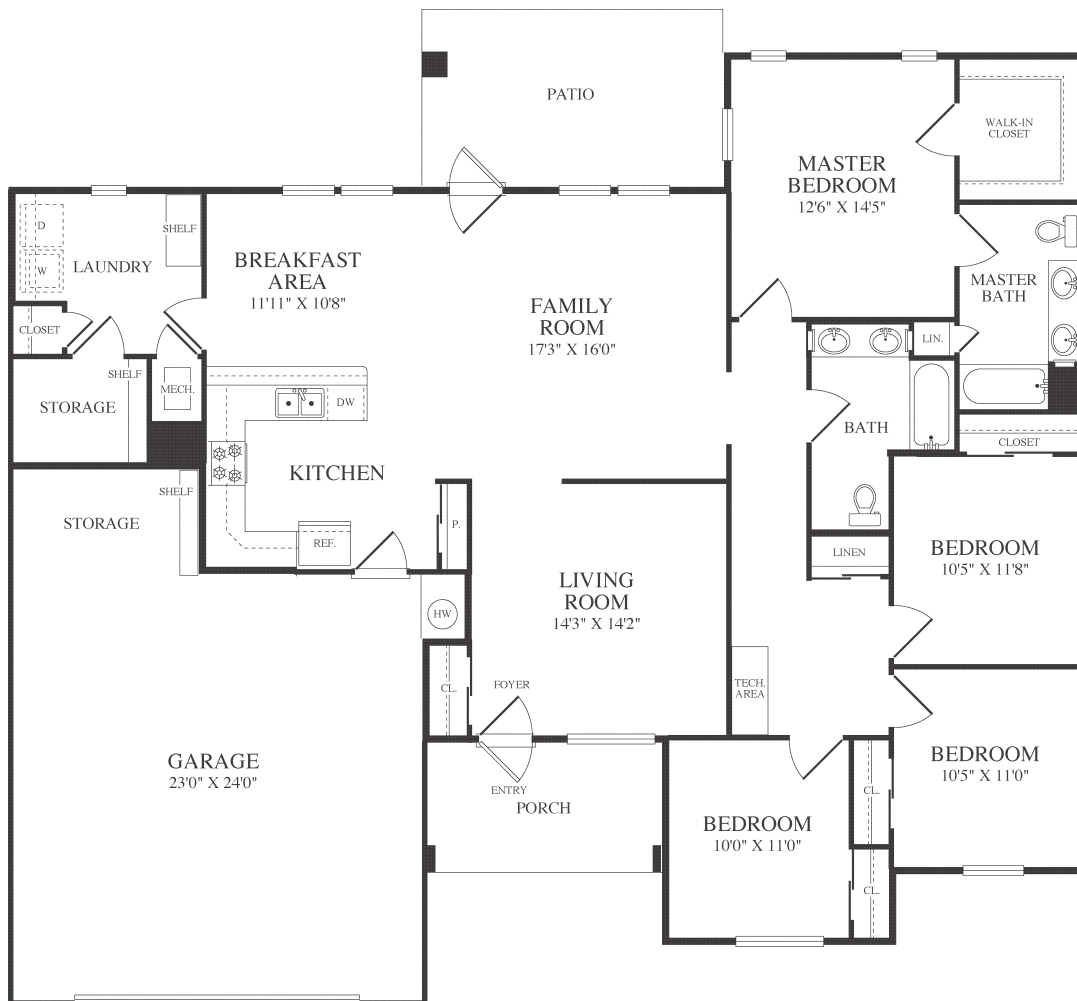

# JOSHUA HEIGHTS

JHHCD2.5

1,741 SQ. FT. 4 BEDROOM 2 BATH

73973 Two Mile Road, #201, Twentynine Palms, CA 92277  
P. 760.361.6158 F. 760.361.6052

[WWW.LINCOLNMILITARY.COM](http://WWW.LINCOLNMILITARY.COM)

LINCOLN  
MILITARY  
HOUSING

Every Mission Begins at Home®

The square footage indicated is an approximation. The floor plans are conceptual and should not be used in making spatial decisions. Floor plans vary even for units with the same number of bedrooms. Once the Navy determines eligibility and total bedroom qualification, Lincoln Military Housing can not guarantee which floor plan type will be available for move-in.