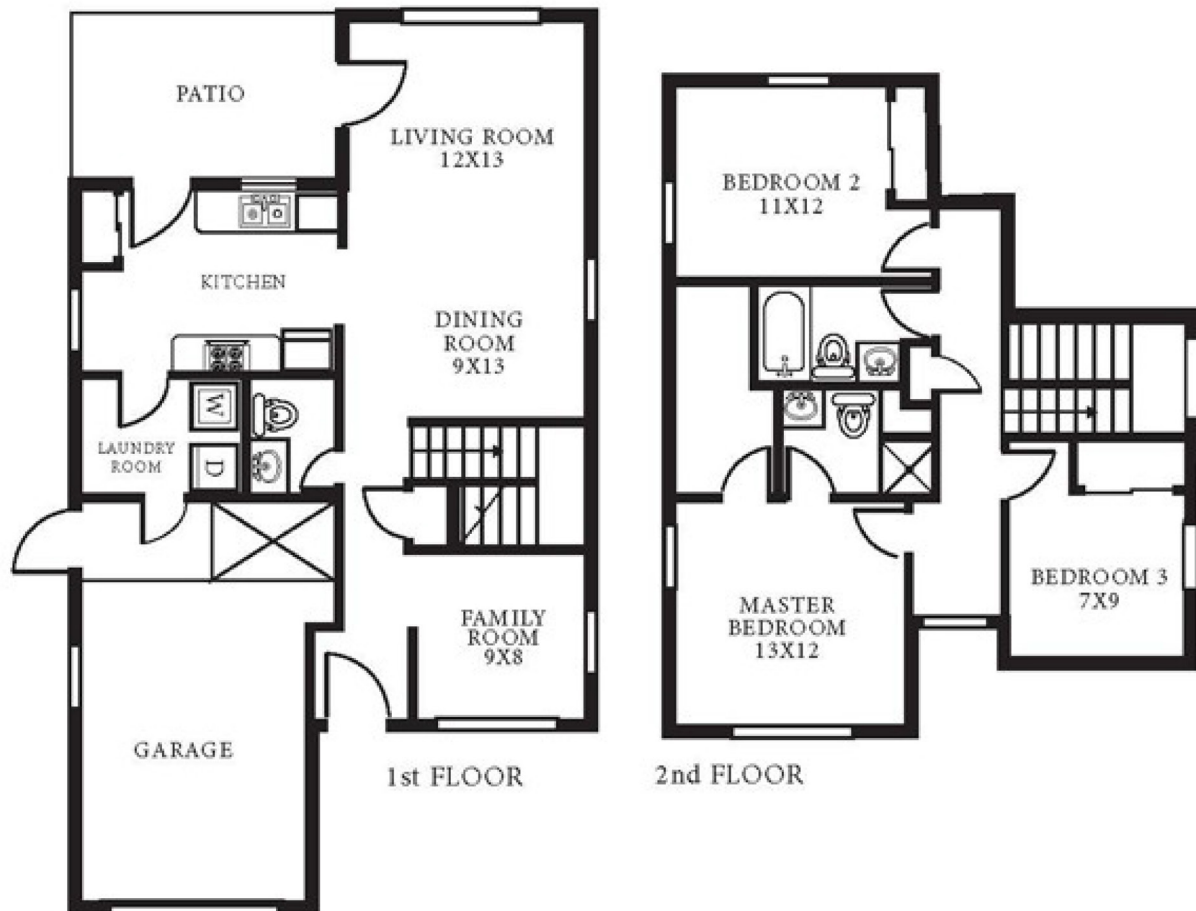

MIDWAY MANOR

MMC2.5A

1,275 SQ FT 3 BEDROOM 2.5 BATH

Hampton Roads Regional Welcome Center
7924 14th Street, Norfolk, VA 23505
P. 757.961.3783 F. 757.961.4430

WWW.LINCOLNMILITARY.COM

LINCOLN
MILITARY
HOUSING

Every Mission Begins at Home®

The square footage indicated is an approximation. The floor plans are conceptual and should not be used in making spatial decisions. Floor plans vary even for units with the same number of bedrooms. Once the Navy determines eligibility and total bedroom qualification, Lincoln Military Housing can not guarantee which floor plan type will be available for move-in.