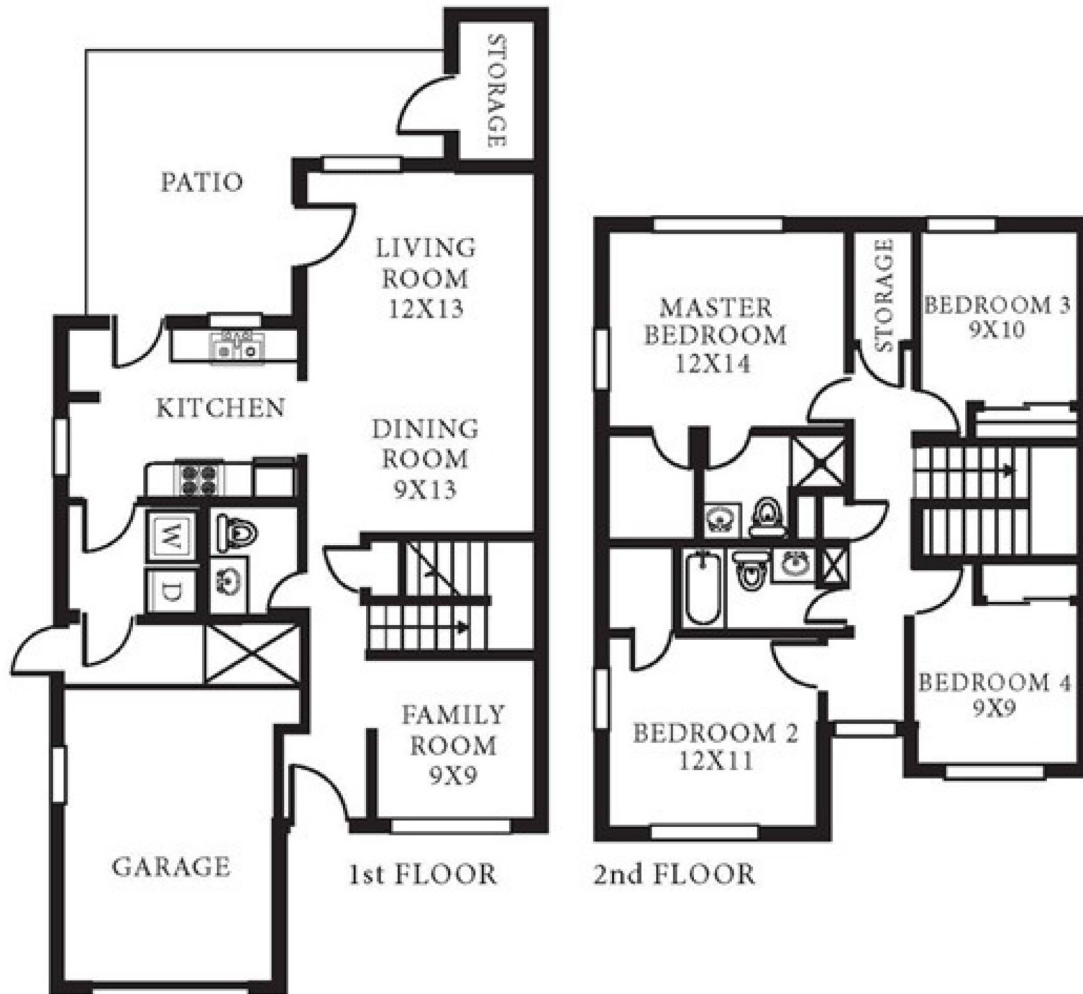

MIDWAY MANOR

MMD2.5A

1,430 SQ FT 4 BEDROOM 2.5 BATH

Hampton Roads Regional Welcome Center
7924 14th Street, Norfolk, VA 23505
P. 757.961.3783 F. 757.961.4430

WWW.LINCOLNMILITARY.COM

LINCOLN
MILITARY
HOUSING

Every Mission Begins at Home®

The square footage indicated is an approximation. The floor plans are conceptual and should not be used in making spatial decisions. Floor plans vary even for units with the same number of bedrooms. Once the Navy determines eligibility and total bedroom qualification, Lincoln Military Housing can not guarantee which floor plan type will be available for move-in.