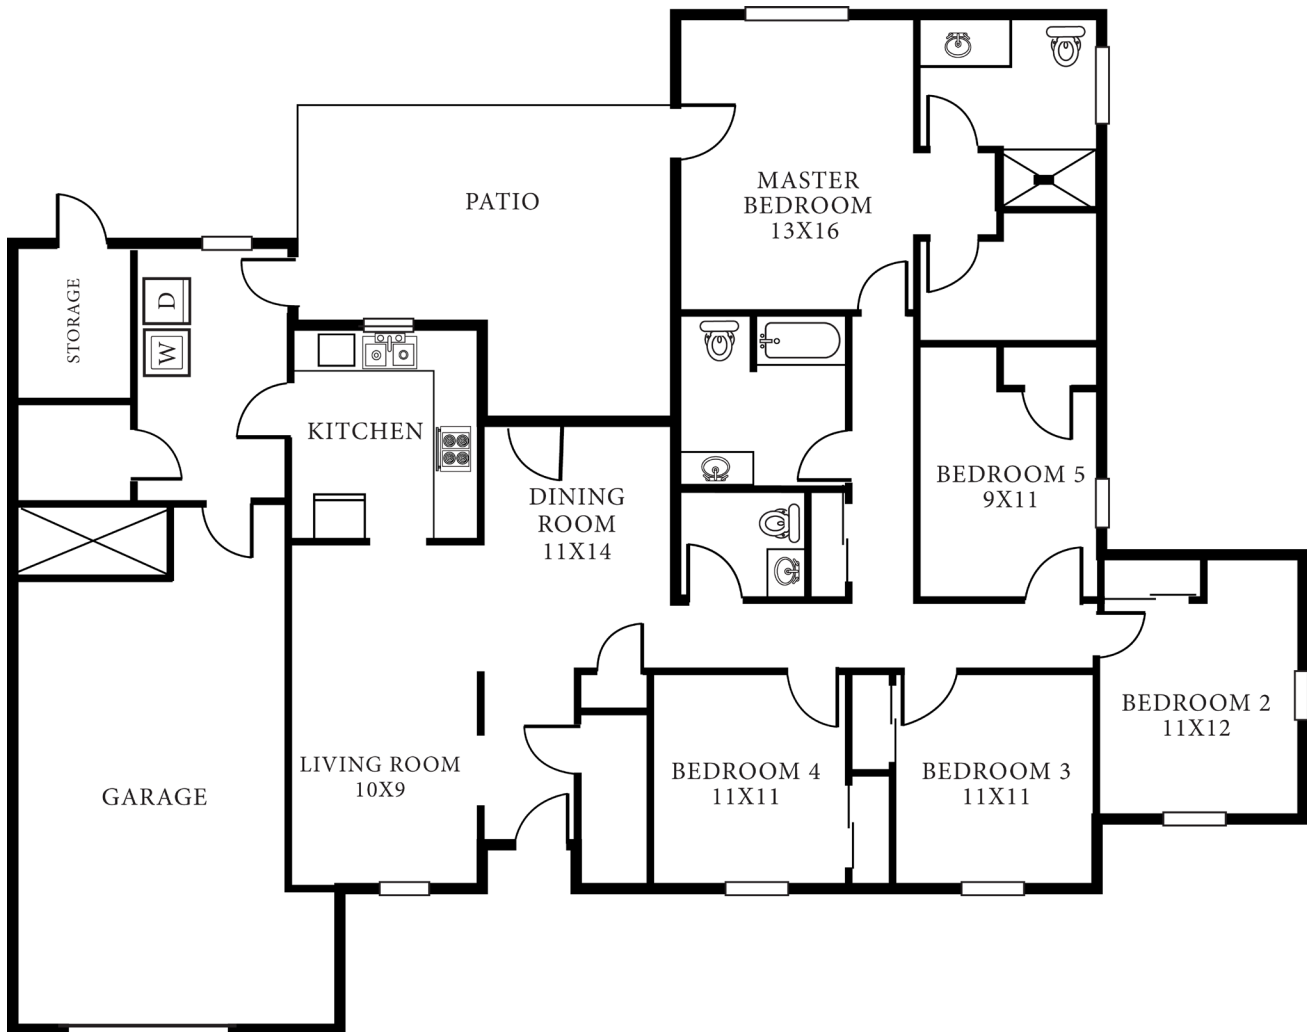

MIDWAY MANOR

MMEH2.5

1,605 SQ FT 5 BEDROOM 2.5 BATH

Hampton Roads Regional Welcome Center
7924 14th Street, Norfolk, VA 23505
P. 757.961.3783 F. 757.961.4430

WWW.LINCOLNMILITARY.COM

LINCOLN
MILITARY
HOUSING

Every Mission Begins at Home®

The square footage indicated is an approximation. The floor plans are conceptual and should not be used in making spatial decisions. Floor plans vary even for units with the same number of bedrooms. Once the Navy determines eligibility and total bedroom qualification, Lincoln Military Housing can not guarantee which floor plan type will be available for move-in.