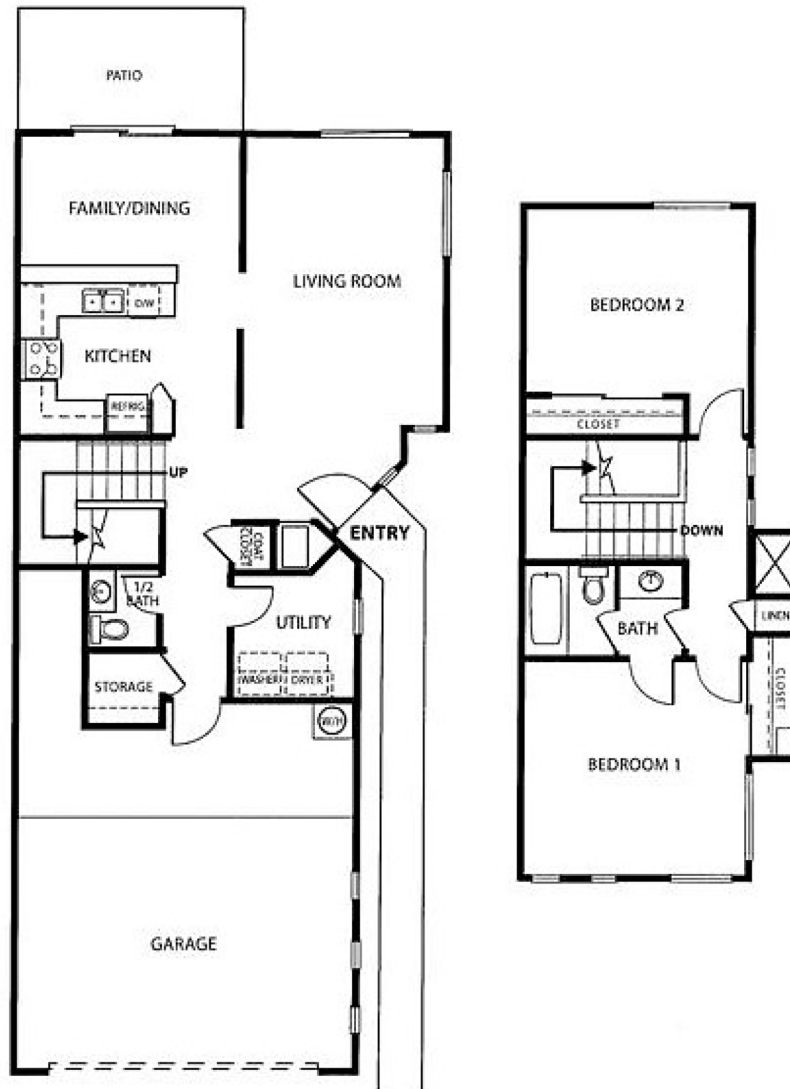

MIRA MESA RIDGE

MMRB2

1,200 SQ FT 2 BEDROOM 1.5 BATH

District Office
45418 Howe Road, Bldg. 2705, San Diego, CA 92126
P. 858.397.1012 F. 858.397.1172

WWW.LINCOLNMILITARY.COM

LINCOLN
MILITARY
HOUSING

Every Mission Begins at Home®

The square footage indicated is an approximation. The floor plans are conceptual and should not be used in making spatial decisions. Floor plans vary even for units with the same number of bedrooms. Once the Navy determines eligibility and total bedroom qualification, Lincoln Military Housing can not guarantee which floor plan type will be available for move-in.