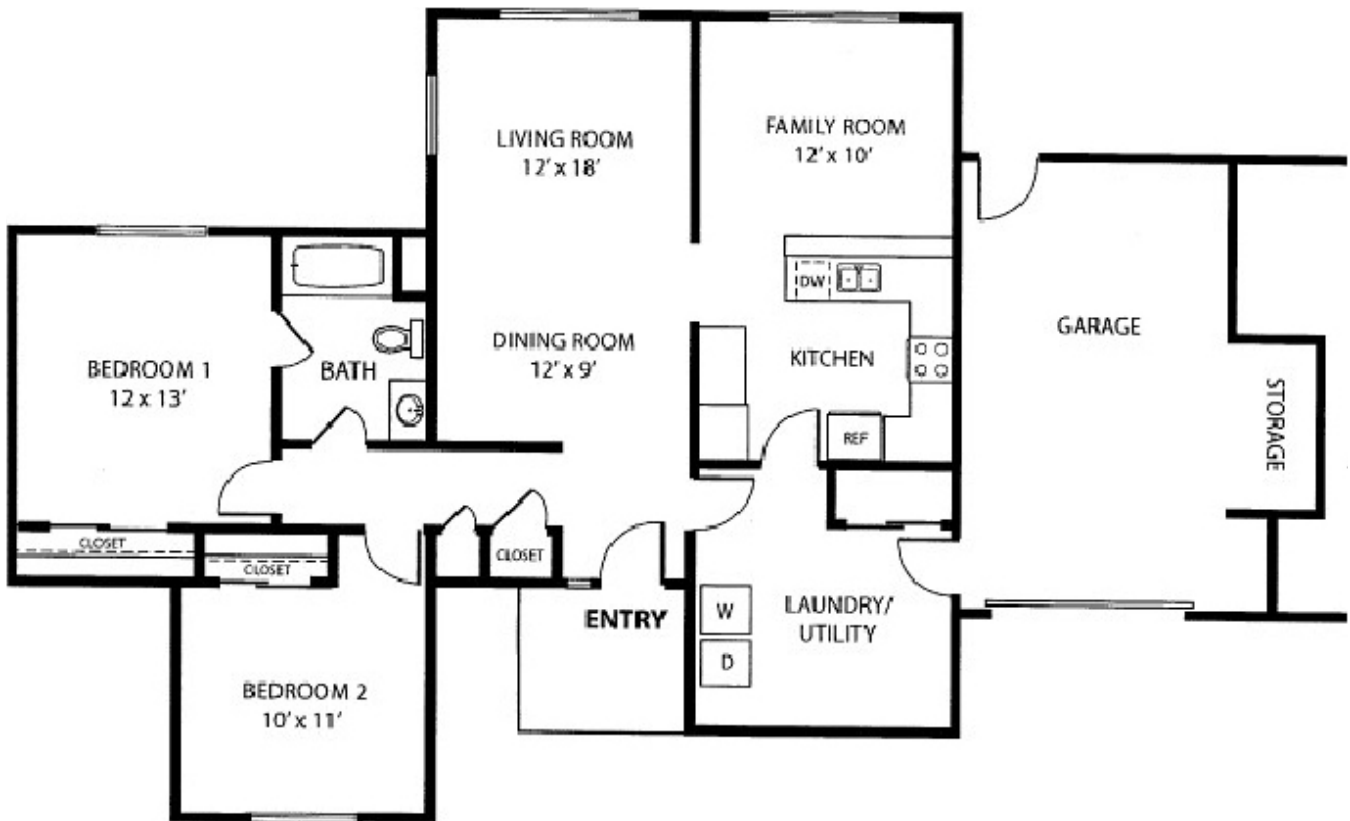

MOUNTAIN VIEW

FMVB1

957 SQ FT 2 BEDROOM 1 BATH

4880 Manzanita Drive | Fallon, NV 89406
P. 775.423.9569 F. 775.423.2001

WWW.LINCOLNMILITARY.COM

LINCOLN
MILITARY
HOUSING

Every Mission Begins at Home®

The square footage indicated is an approximation. The floor plans are conceptual and should not be used in making spatial decisions. Floor plans vary even for units with the same number of bedrooms. Once the Navy determines eligibility and total bedroom qualification, Lincoln Military Housing can not guarantee which floor plan type will be available for move-in.