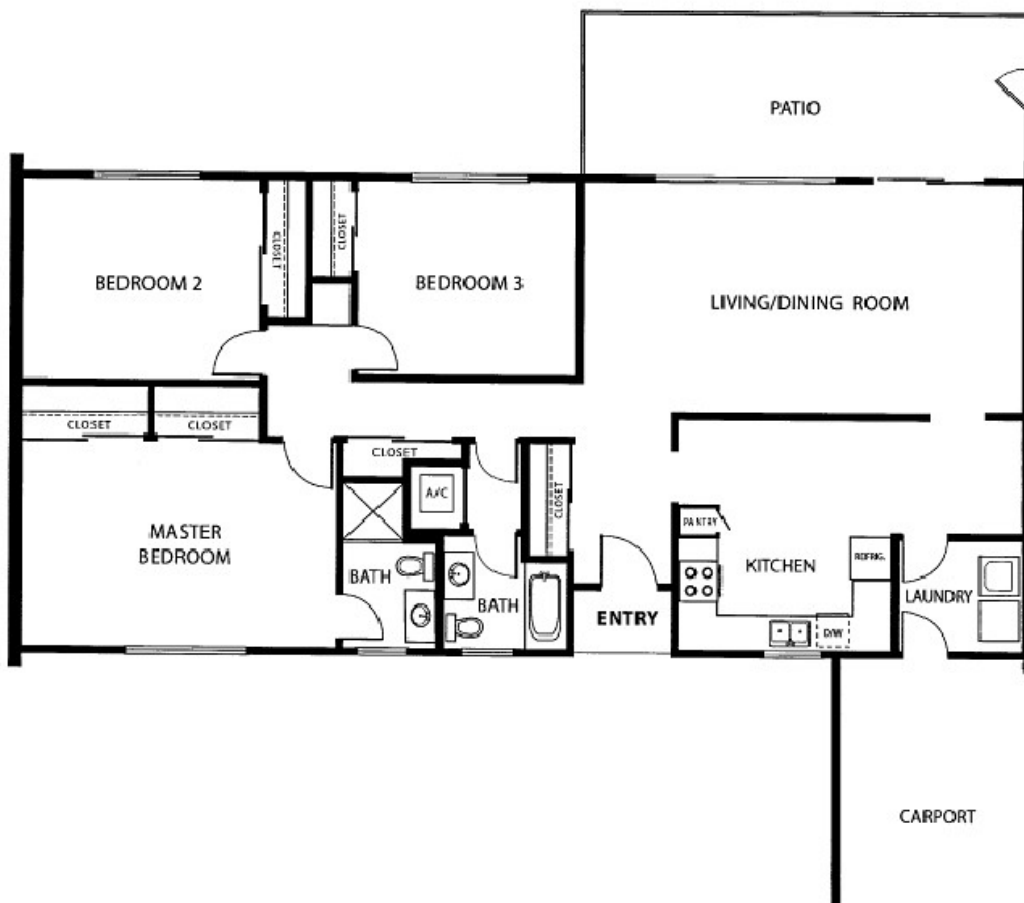

# NEW FUND HOUSING OFFICERS

ECOC1.75

1,172 SQ FT 3 BEDROOM 1.75 BATH

El Centro Housing Welcome Center  
1605 Third Street, Bldg. 401, El Centro, CA 92243  
P. 760.339.2921

[WWW.LINCOLNMILITARY.COM](http://WWW.LINCOLNMILITARY.COM)

LINCOLN  
MILITARY  
HOUSING

Every Mission Begins at Home®

The square footage indicated is an approximation. The floor plans are conceptual and should not be used in making spatial decisions. Floor plans vary even for units with the same number of bedrooms. Once the Navy determines eligibility and total bedroom qualification, Lincoln Military Housing can not guarantee which floor plan type will be available for move-in.