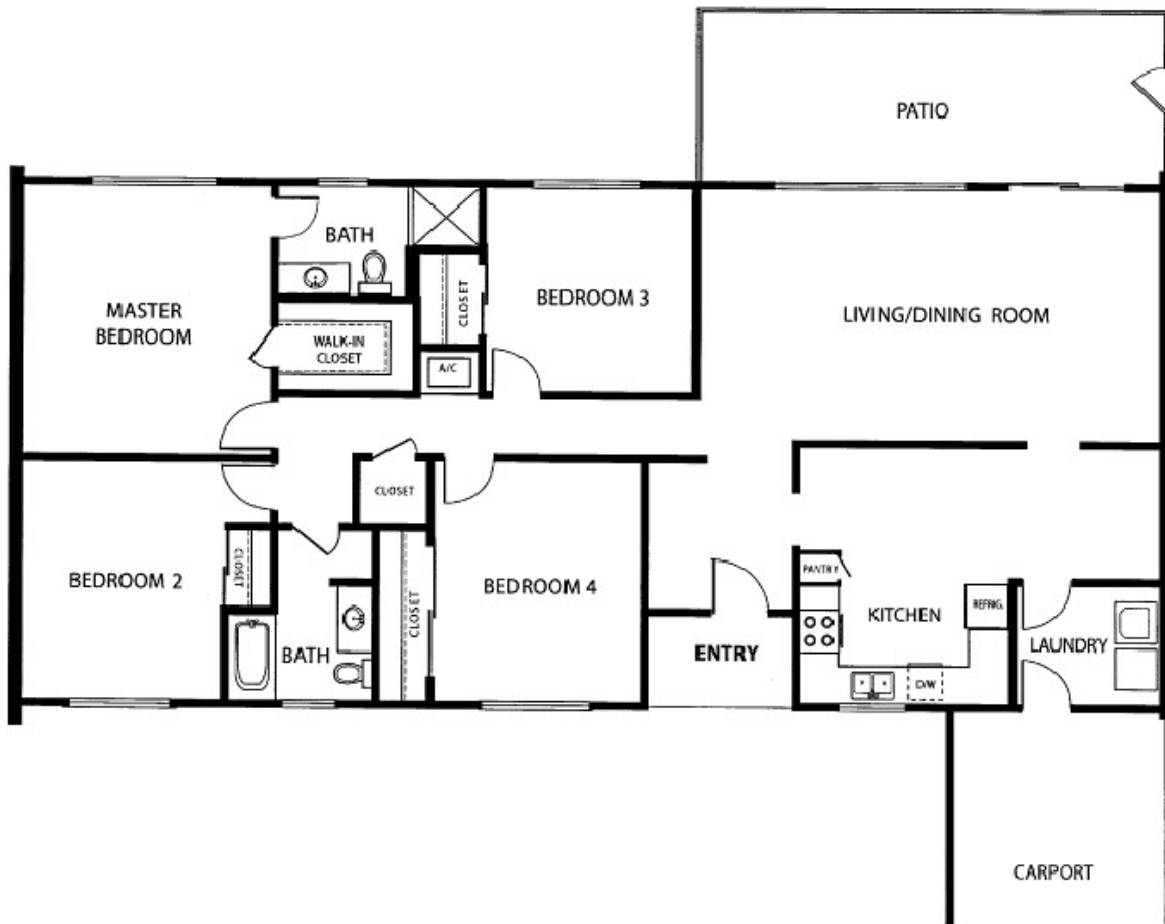

NEW FUND HOUSING OFFICERS

ECOD1.75

1,546 SQ FT 4 BEDROOM 1.75 BATH

El Centro Housing Welcome Center
1605 Third Street, Bldg. 401, El Centro, CA 92243
P. 760.339.2921

WWW.LINCOLNMILITARY.COM

LINCOLN
MILITARY
HOUSING

Every Mission Begins at Home®

The square footage indicated is an approximation. The floor plans are conceptual and should not be used in making spatial decisions. Floor plans vary even for units with the same number of bedrooms. Once the Navy determines eligibility and total bedroom qualification, Lincoln Military Housing can not guarantee which floor plan type will be available for move-in.