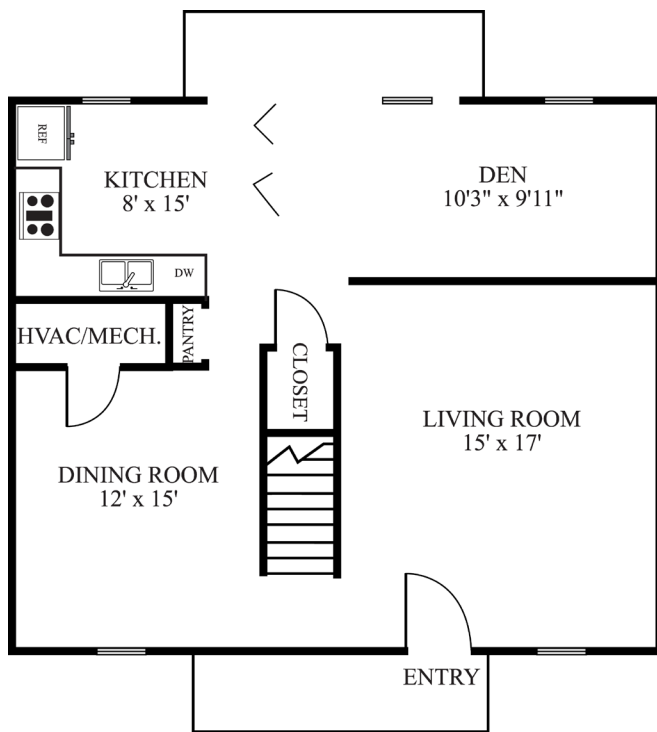

## NSVD2

1,372 SQ FT 4 BEDROOM 2 BATH

1st Floor Plan

2nd Floor Plan

Regional Welcome Center  
349 Kinkaid Road, Annapolis, MD 21402  
P. 410.349.1740 F. 410.349.2745

[WWW.LINCOLNMILITARY.COM](http://WWW.LINCOLNMILITARY.COM)

LINCOLN  
MILITARY  
HOUSING

Every Mission Begins at Home®

The square footage indicated is an approximation. The floor plans are conceptual and should not be used in making spatial decisions. Floor plans vary even for units with the same number of bedrooms. Once the Navy determines eligibility and total bedroom qualification, Lincoln Military Housing can not guarantee which floor plan type will be available for move-in.