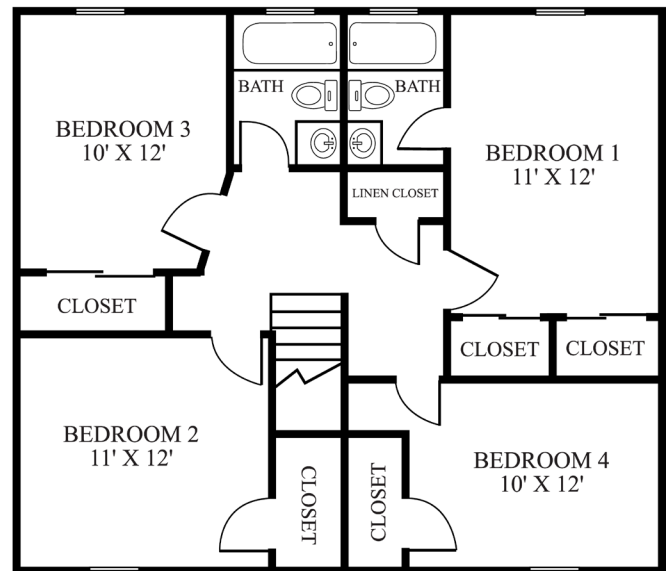

## NSVD2

1,372 SQ FT 4 BEDROOM 2 BATH

1st Floor Plan

2nd Floor Plan

Regional Welcome Center  
349 Kinkaid Road, Annapolis, MD 21402  
P. 410.349.1740 F. 410.349.2745

[WWW.LINCOLNMILITARY.COM](http://WWW.LINCOLNMILITARY.COM)

LINCOLN  
MILITARY  
HOUSING

Every Mission Begins at Home®

The square footage indicated is an approximation. The floor plans are conceptual and should not be used in making spatial decisions. Floor plans vary even for units with the same number of bedrooms. Once the Navy determines eligibility and total bedroom qualification, Lincoln Military Housing can not guarantee which floor plan type will be available for move-in.