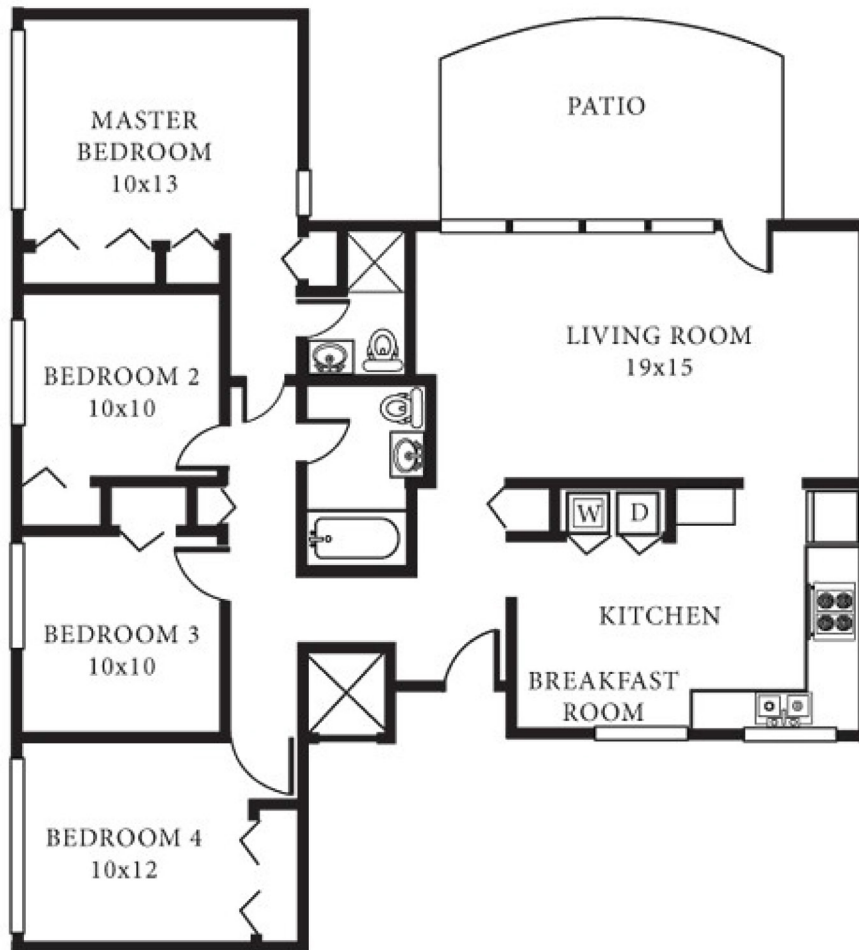

NORWICH MANOR

NMD2

1,270 SQ FT 4 BEDROOM 2 BATH

Hampton Roads Regional Welcome Center
7924 14th Street, Norfolk, VA 23505
P. 757.961.3783 F. 757.961.4430

WWW.LINCOLNMILITARY.COM

LINCOLN
MILITARY
HOUSING

Every Mission Begins at Home®

The square footage indicated is an approximation. The floor plans are conceptual and should not be used in making spatial decisions. Floor plans vary even for units with the same number of bedrooms. Once the Navy determines eligibility and total bedroom qualification, Lincoln Military Housing can not guarantee which floor plan type will be available for move-in.