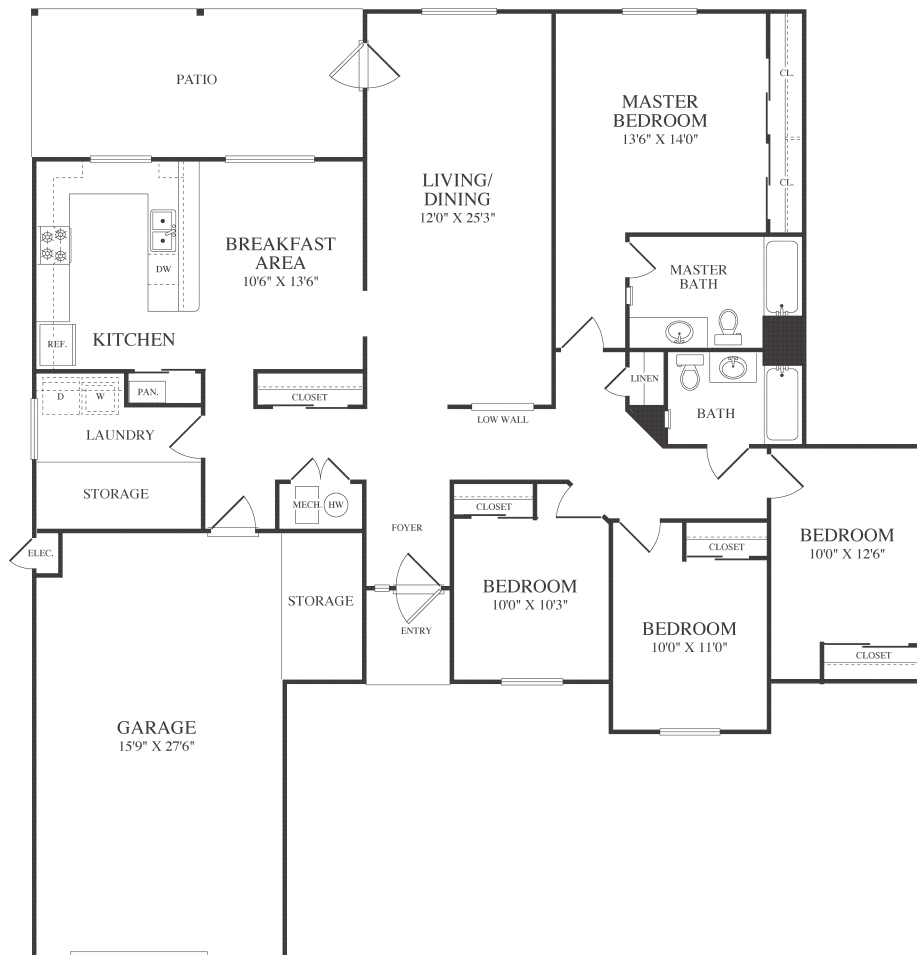

OCOTILLO HEIGHTS

OHPHD2

1, 590 SQ. FT. 4 BEDROOM 2 BATH

73973 Two Mile Road, #201, Twentynine Palms, CA 92277
P. 760.361.6158 F. 760.361.6052

WWW.LINCOLNMILITARY.COM

LINCOLN
MILITARY
HOUSING

Every Mission Begins at Home[®]

The square footage indicated is an approximation. The floor plans are conceptual and should not be used in making spatial decisions. Floor plans vary even for units with the same number of bedrooms. Once the Navy determines eligibility and total bedroom qualification, Lincoln Military Housing can not guarantee which floor plan type will be available for move-in.