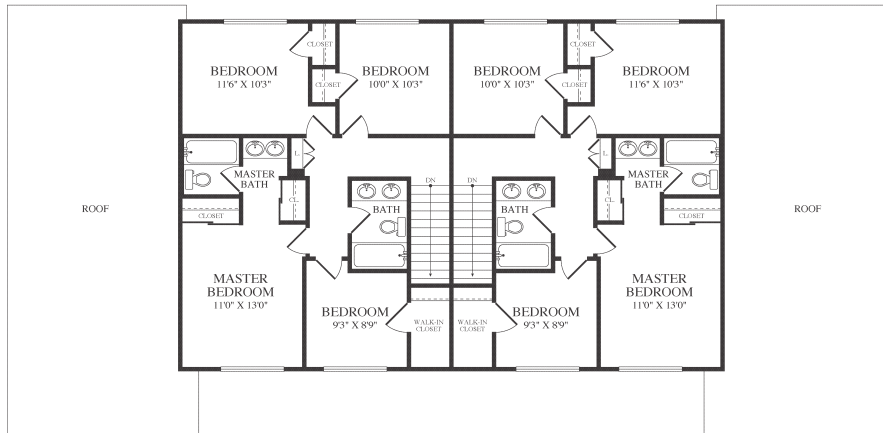

SHADOW MOUNTAIN

SMTD1

1, 390 SQ. FT. 4 BEDROOM 2.5 BATH

FIRST FLOOR

SECOND FLOOR

73973 Two Mile Road, #201, Twentynine Palms, CA 92277
P. 760.361.6158 F. 760.361.6052

WWW.LINCOLNMILITARY.COM

LINCOLN
MILITARY
HOUSING

Every Mission Begins at Home®

The square footage indicated is an approximation. The floor plans are conceptual and should not be used in making spatial decisions. Floor plans vary even for units with the same number of bedrooms. Once the Navy determines eligibility and total bedroom qualification, Lincoln Military Housing can not guarantee which floor plan type will be available for move-in.