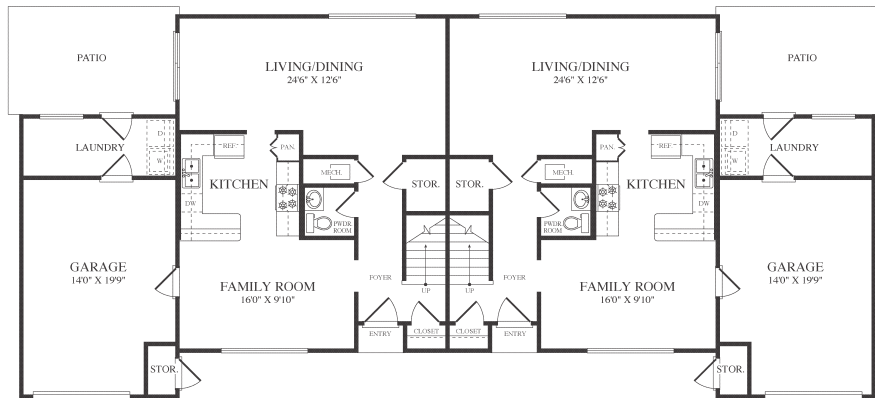

SHADOW MOUNTAIN

SMTD1

1, 390 SQ. FT. 4 BEDROOM 2.5 BATH

FIRST FLOOR

SECOND FLOOR

73973 Two Mile Road, #201, Twentynine Palms, CA 92277
P. 760.361.6158 F. 760.361.6052

WWW.LINCOLNMILITARY.COM

LINCOLN
MILITARY
HOUSING

Every Mission Begins at Home®

The square footage indicated is an approximation. The floor plans are conceptual and should not be used in making spatial decisions. Floor plans vary even for units with the same number of bedrooms. Once the Navy determines eligibility and total bedroom qualification, Lincoln Military Housing can not guarantee which floor plan type will be available for move-in.