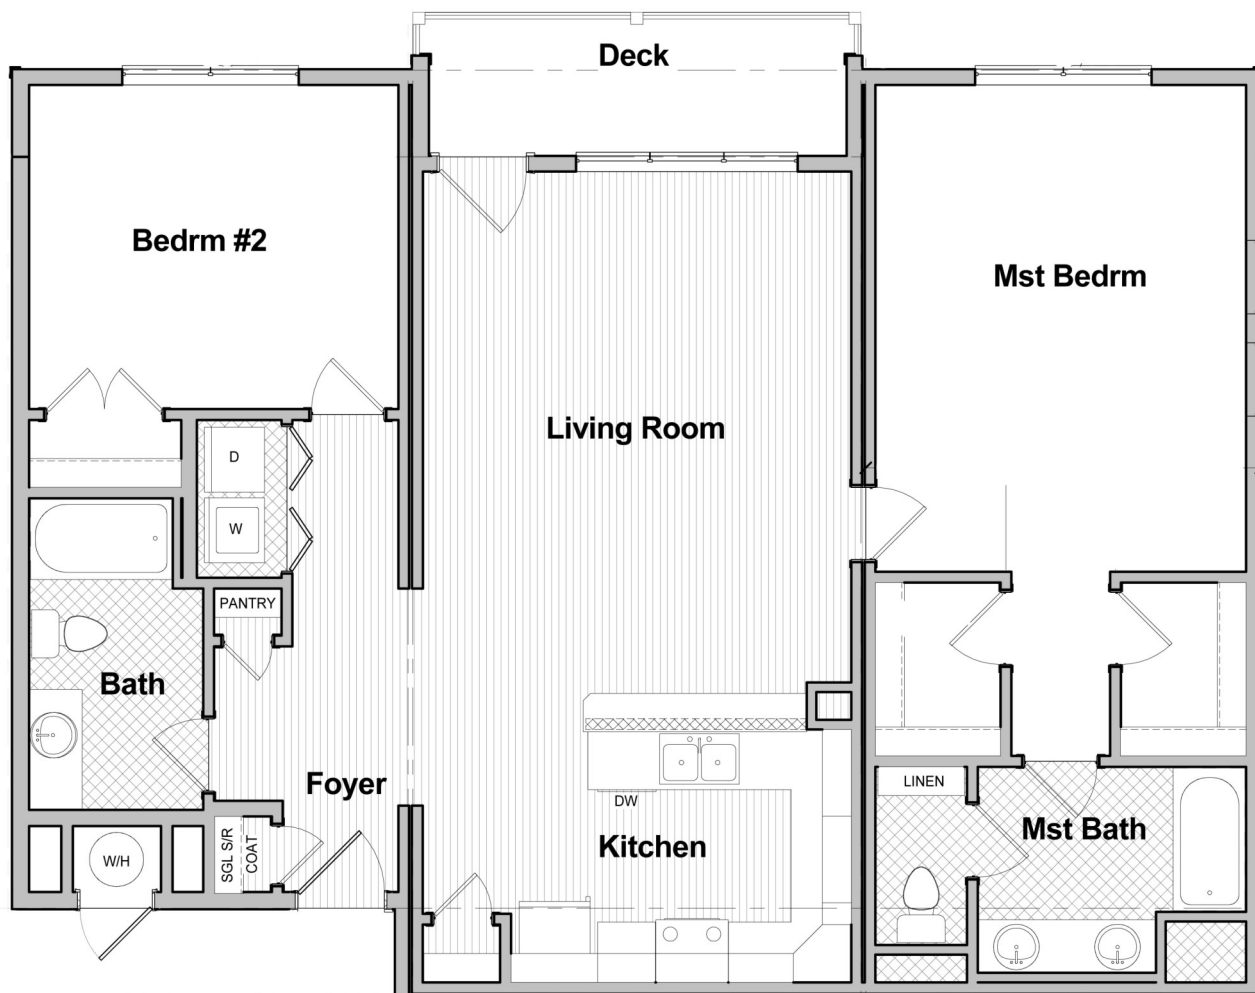

Town Center

Stacked Flats - TC1SF

Town Center 2 bedroom 2 bathroom Stacked Flat
Approx 1462 Square Feet