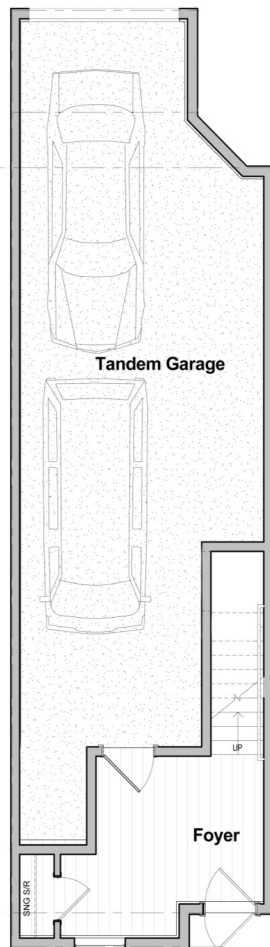

# Town Center

2 Bedroom Town Home - TC2TH

Town Center  
 2 Bedroom  
 2 Bathroom  
 2 Car Tandem Garage  
 Approx 1,528 Square Feet