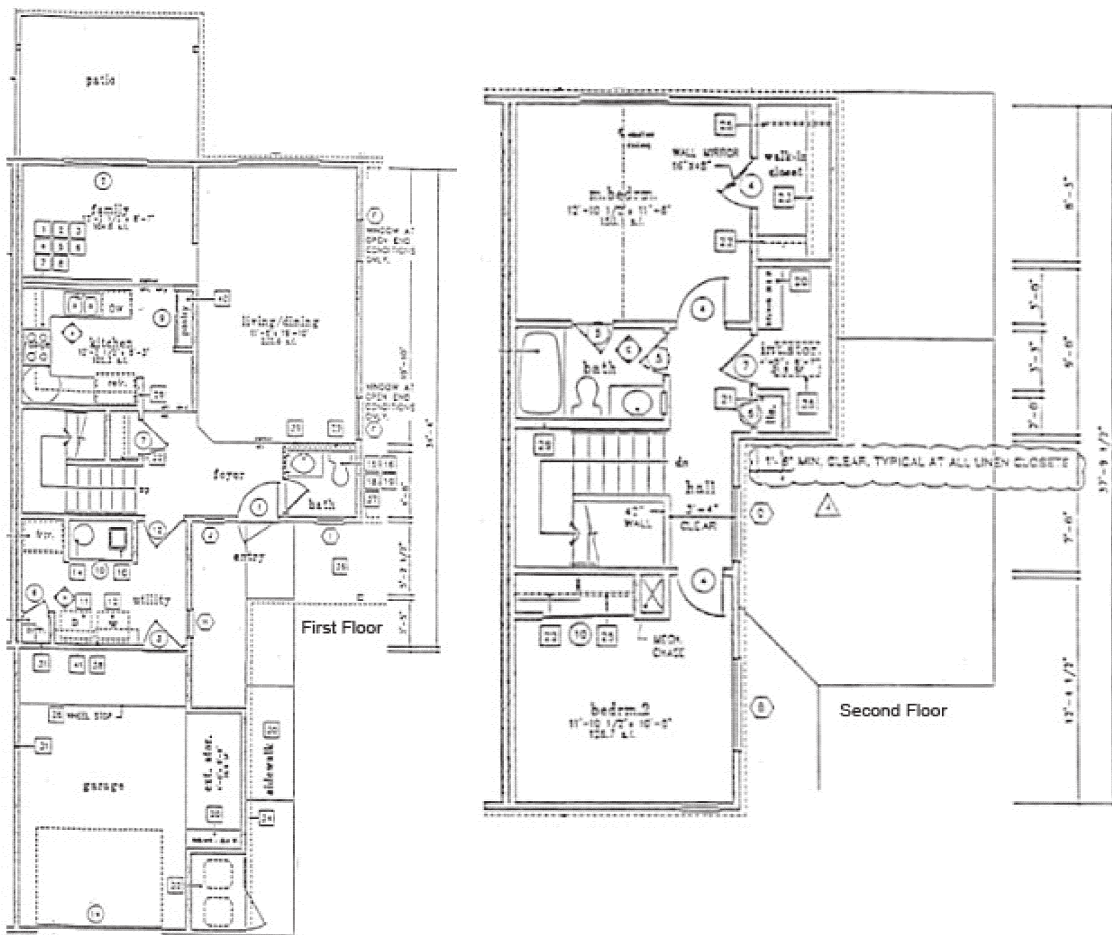

TOWNHOUSES

THB1.5

940 SQ FT 2 BEDROOM 1.5 BATH

Regional Welcome Center
 6136 Jenkins Road #142, Suite #205, Dahlgren, VA 22448
 P. 540.663.2190 F. 540.663.2191

WWW.LINCOLNMILITARY.COM

**LINCOLN
 MILITARY
 HOUSING**

Every Mission Begins at Home®

The square footage indicated is an approximation. The floor plans are conceptual and should not be used in making spatial decisions. Floor plans vary even for units with the same number of bedrooms. Once the Navy determines eligibility and total bedroom qualification, Lincoln Military Housing can not guarantee which floor plan type will be available for move-in.