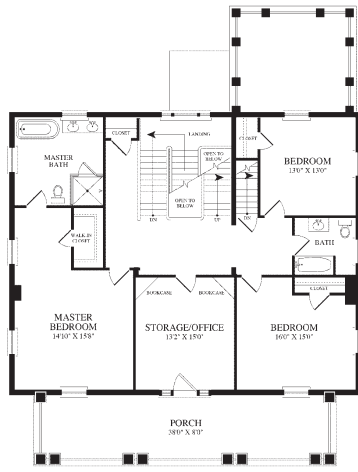

WOOD ROAD

WOOD 1

5,678 SQ FT 6 BEDROOM 3.5 BATH

SECOND FLOOR

THIRD FLOOR

BASEMENT

FIRST FLOOR

Family Center
349 Kinkaid Road, Annapolis, MD 21402
P. 410.349.1740 F. 410.349.1745

WWW.LINCOLNMILITARY.COM

LINCOLN
MILITARY
HOUSING

Every Mission Begins at Home®

The square footage indicated is an approximation. The floor plans are conceptual and should not be used in making spatial decisions. Floor plans vary even for units with the same number of bedrooms. Once the Navy determines eligibility and total bedroom qualification, Lincoln Military Housing can not guarantee which floor plan type will be available for move-in.