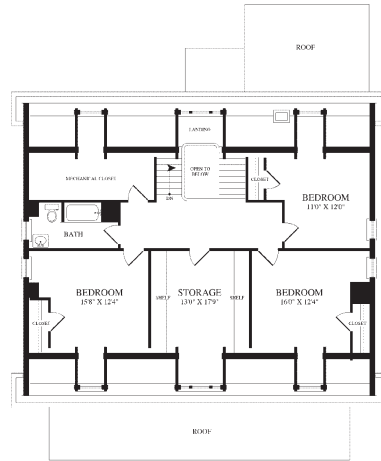

WOOD ROAD

WOOD 1

5,678 SQ FT 6 BEDROOM 3.5 BATH

SECOND FLOOR

THIRD FLOOR

BASEMENT

FIRST FLOOR

Family Center
349 Kinkaid Road, Annapolis, MD 21402
P. 410.349.1740 F. 410.349.1745

WWW.LINCOLNMILITARY.COM

LINCOLN
MILITARY
HOUSING

Every Mission Begins at Home®

The square footage indicated is an approximation. The floor plans are conceptual and should not be used in making spatial decisions. Floor plans vary even for units with the same number of bedrooms. Once the Navy determines eligibility and total bedroom qualification, Lincoln Military Housing can not guarantee which floor plan type will be available for move-in.