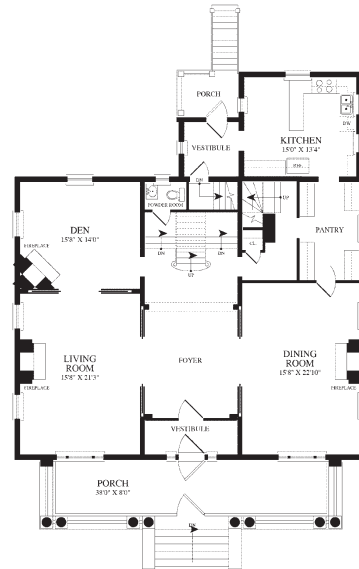

WOOD ROAD

WOOD 1

5,678 SQ FT 6 BEDROOM 3.5 BATH

SECOND FLOOR

THIRD FLOOR

BASEMENT

FIRST FLOOR

Family Center
349 Kinkaid Road, Annapolis, MD 21402
P. 410.349.1740 F. 410.349.1745

WWW.LINCOLNMILITARY.COM

LINCOLN
MILITARY
HOUSING

Every Mission Begins at Home®

The square footage indicated is an approximation. The floor plans are conceptual and should not be used in making spatial decisions. Floor plans vary even for units with the same number of bedrooms. Once the Navy determines eligibility and total bedroom qualification, Lincoln Military Housing can not guarantee which floor plan type will be available for move-in.