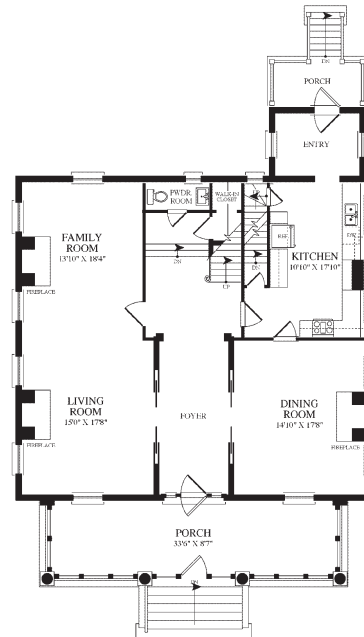

## WOOD 3

5,078 SQ FT 6 BEDROOM 4 BATH

SECOND FLOOR

THIRD FLOOR

BASEMENT

FIRST FLOOR

Family Center  
349 Kinkaid Road, Annapolis, MD 21402  
P. 410.349.1740 F. 410.349.1745

[WWW.LINCOLNMILITARY.COM](http://WWW.LINCOLNMILITARY.COM)

LINCOLN  
MILITARY  
HOUSING

Every Mission Begins at Home®

The square footage indicated is an approximation. The floor plans are conceptual and should not be used in making spatial decisions. Floor plans vary even for units with the same number of bedrooms. Once the Navy determines eligibility and total bedroom qualification, Lincoln Military Housing can not guarantee which floor plan type will be available for move-in.