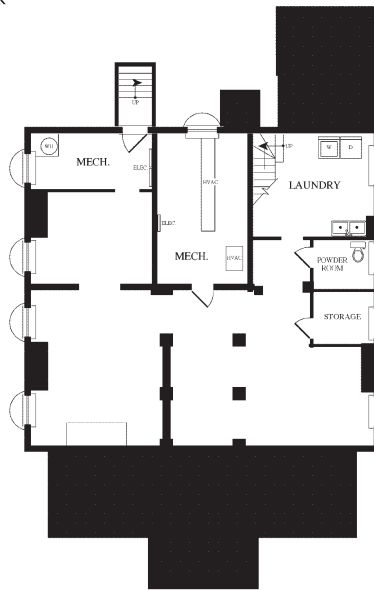

## WOOD 3

5,078 SQ FT 6 BEDROOM 4 BATH

SECOND FLOOR

THIRD FLOOR

BASEMENT

FIRST FLOOR

Family Center  
349 Kinkaid Road, Annapolis, MD 21402  
P. 410.349.1740 F. 410.349.1745

[WWW.LINCOLNMILITARY.COM](http://WWW.LINCOLNMILITARY.COM)

LINCOLN  
MILITARY  
HOUSING

Every Mission Begins at Home®

The square footage indicated is an approximation. The floor plans are conceptual and should not be used in making spatial decisions. Floor plans vary even for units with the same number of bedrooms. Once the Navy determines eligibility and total bedroom qualification, Lincoln Military Housing can not guarantee which floor plan type will be available for move-in.