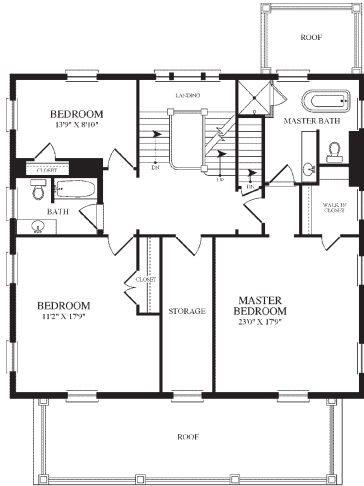

## WOOD 3

5,078 SQ FT 6 BEDROOM 4 BATH

SECOND FLOOR

THIRD FLOOR

BASEMENT

FIRST FLOOR

Family Center  
349 Kinkaid Road, Annapolis, MD 21402  
P. 410.349.1740 F. 410.349.1745

[WWW.LINCOLNMILITARY.COM](http://WWW.LINCOLNMILITARY.COM)

LINCOLN  
MILITARY  
HOUSING

Every Mission Begins at Home®

The square footage indicated is an approximation. The floor plans are conceptual and should not be used in making spatial decisions. Floor plans vary even for units with the same number of bedrooms. Once the Navy determines eligibility and total bedroom qualification, Lincoln Military Housing can not guarantee which floor plan type will be available for move-in.