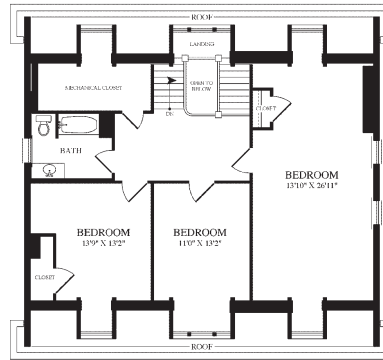

## WOOD 3

5,078 SQ FT 6 BEDROOM 4 BATH

SECOND FLOOR

THIRD FLOOR

BASEMENT

FIRST FLOOR

Family Center  
349 Kinkaid Road, Annapolis, MD 21402  
P. 410.349.1740 F. 410.349.1745

[WWW.LINCOLNMILITARY.COM](http://WWW.LINCOLNMILITARY.COM)

LINCOLN  
MILITARY  
HOUSING

Every Mission Begins at Home®

The square footage indicated is an approximation. The floor plans are conceptual and should not be used in making spatial decisions. Floor plans vary even for units with the same number of bedrooms. Once the Navy determines eligibility and total bedroom qualification, Lincoln Military Housing can not guarantee which floor plan type will be available for move-in.