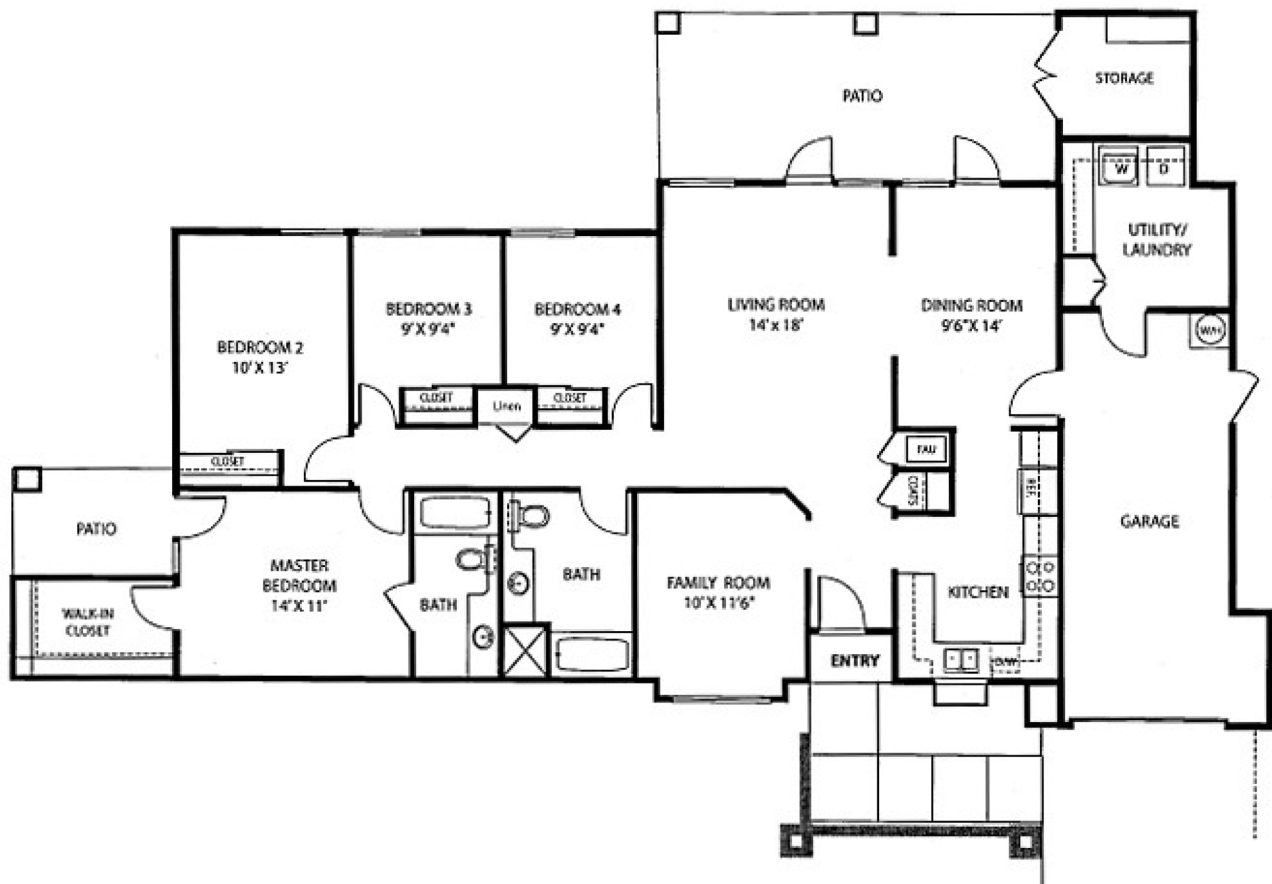

AERO RIDGE

AERG4

1,563 SQ FT 4 BEDROOM 2 BATH

Regional Welcome Center
2625 Le Hardy Street, Building 3544, San Diego, CA 92136
P. 619.556.9610

WWW.LINCOLNMILITARY.COM

LINCOLN
MILITARY
HOUSING

Every Mission Begins at Home®

The square footage indicated is an approximation. The floor plans are conceptual and should not be used in making spatial decisions. Floor plans vary even for units with the same number of bedrooms. Once the Navy determines eligibility and total bedroom qualification, Lincoln Military Housing can not guarantee which floor plan type will be available for move-in.