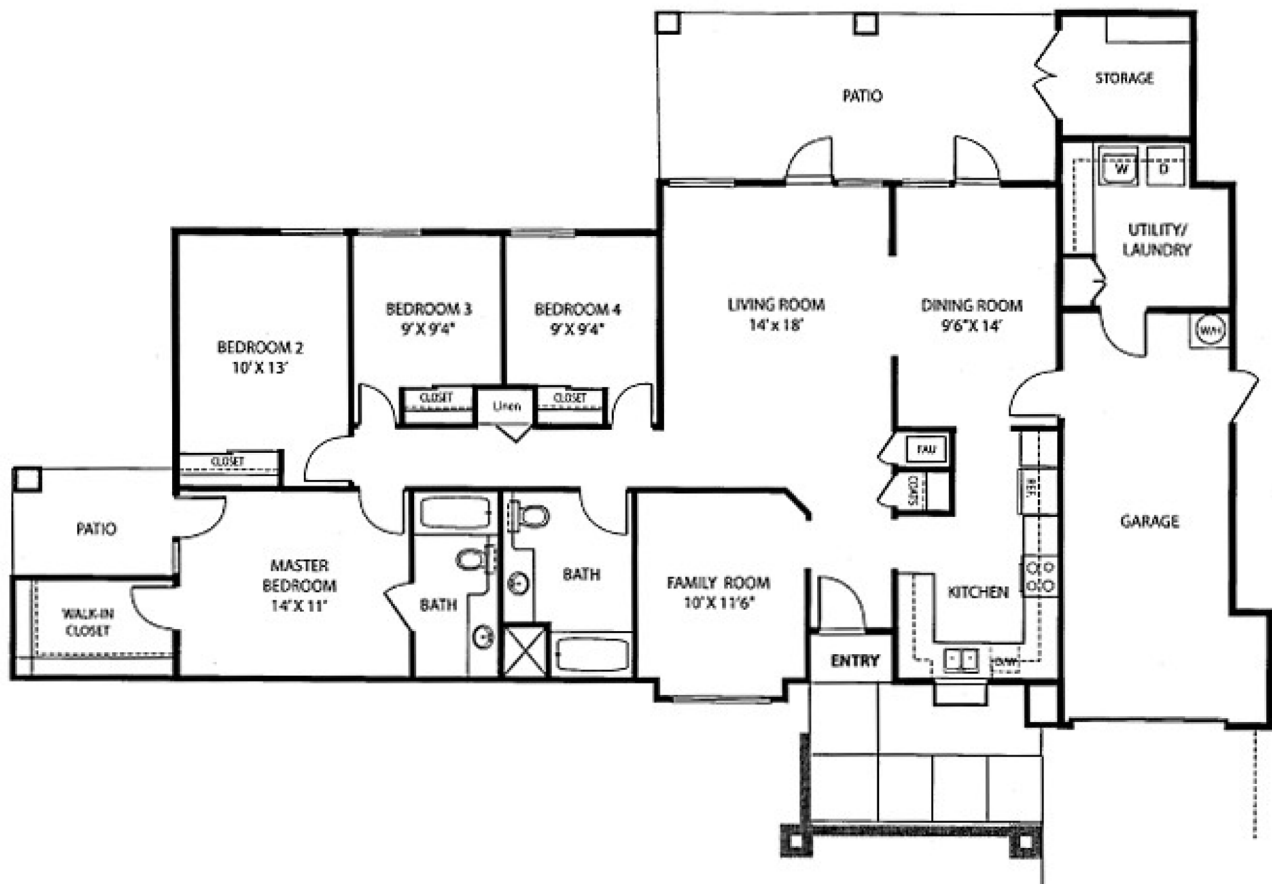

AERO RIDGE

AERG4

1,563 SQ FT 4 BEDROOM 2 BATH

Regional Welcome Center
2625 Le Hardy Street, Building 3544, San Diego, CA 92136
P. 619.556.7667

WWW.LINCOLNMILITARY.COM

LINCOLN
MILITARY
HOUSING

Every Mission Begins at Home®

The square footage indicated is an approximation. The floor plans are conceptual and should not be used in making spatial decisions. Floor plans vary even for units with the same number of bedrooms. Once the Navy determines eligibility and total bedroom qualification, Lincoln Military Housing can not guarantee which floor plan type will be available for move-in.