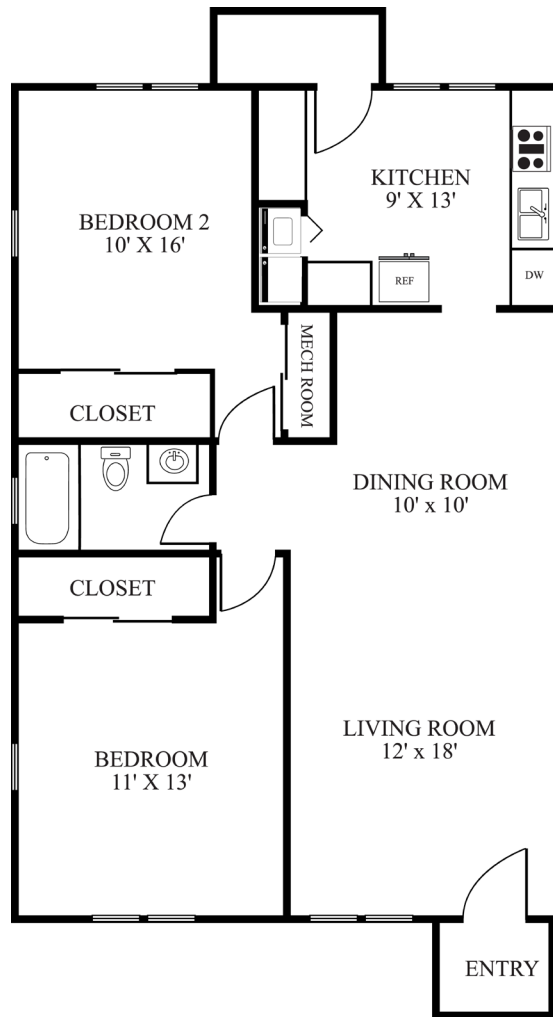

## AEB1

916 SQ FT 2 BEDROOM 1 BATH

Regional Welcome Center  
349 Kinkaid Road, Annapolis, MD 21402  
P. 410.349.1740 F. 410.349.2745

[WWW.LINCOLNMILITARY.COM](http://WWW.LINCOLNMILITARY.COM)

LINCOLN  
MILITARY  
HOUSING

Every Mission Begins at Home®

The square footage indicated is an approximation. The floor plans are conceptual and should not be used in making spatial decisions. Floor plans vary even for units with the same number of bedrooms. Once the Navy determines eligibility and total bedroom qualification, Lincoln Military Housing can not guarantee which floor plan type will be available for move-in.