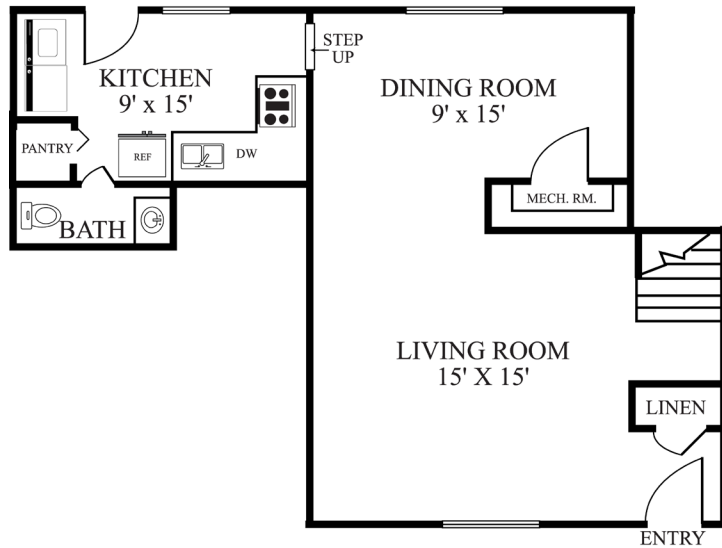

ARUNDEL ESTATES

AEC1.5

1,267 SQ FT 3 BEDROOM 1.5 BATH

1st Floor Plan

2nd Floor Plan

Regional Welcome Center
349 Kinkaid Road, Annapolis, MD 21402
P. 410.349.1740 F. 410.349.2745

WWW.LINCOLNMILITARY.COM

LINCOLN
MILITARY
HOUSING

Every Mission Begins at Home®

The square footage indicated is an approximation. The floor plans are conceptual and should not be used in making spatial decisions. Floor plans vary even for units with the same number of bedrooms. Once the Navy determines eligibility and total bedroom qualification, Lincoln Military Housing can not guarantee which floor plan type will be available for move-in.