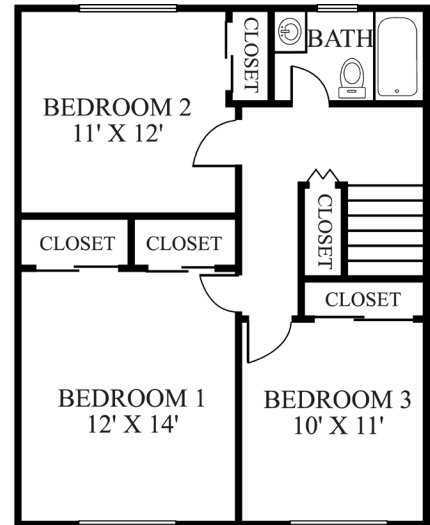

ARUNDEL ESTATES

AEC1.5

1,267 SQ FT 3 BEDROOM 1.5 BATH

1st Floor Plan

2nd Floor Plan

Regional Welcome Center
349 Kinkaid Road, Annapolis, MD 21402
P. 410.349.1740 F. 410.349.2745

WWW.LINCOLNMILITARY.COM

LINCOLN
MILITARY
HOUSING

Every Mission Begins at Home®

The square footage indicated is an approximation. The floor plans are conceptual and should not be used in making spatial decisions. Floor plans vary even for units with the same number of bedrooms. Once the Navy determines eligibility and total bedroom qualification, Lincoln Military Housing can not guarantee which floor plan type will be available for move-in.