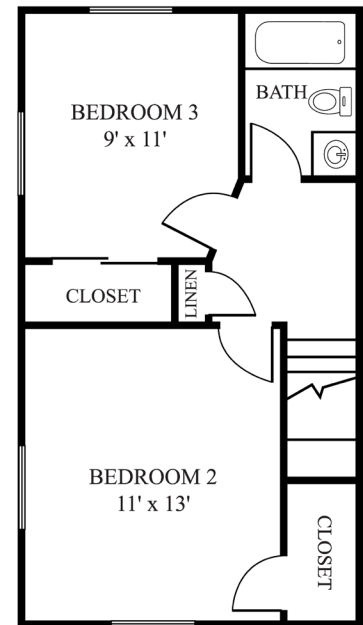

## AEC2A

1,376 SQ FT 3 BEDROOM 2 BATH

1st Floor Plan

2nd Floor Plan

Regional Welcome Center  
349 Kinkaid Road, Annapolis, MD 21402  
P. 410.349.1740 F. 410.349.2745

[WWW.LINCOLNMILITARY.COM](http://WWW.LINCOLNMILITARY.COM)

LINCOLN  
MILITARY  
HOUSING

Every Mission Begins at Home<sup>®</sup>

The square footage indicated is an approximation. The floor plans are conceptual and should not be used in making spatial decisions. Floor plans vary even for units with the same number of bedrooms. Once the Navy determines eligibility and total bedroom qualification, Lincoln Military Housing can not guarantee which floor plan type will be available for move-in.