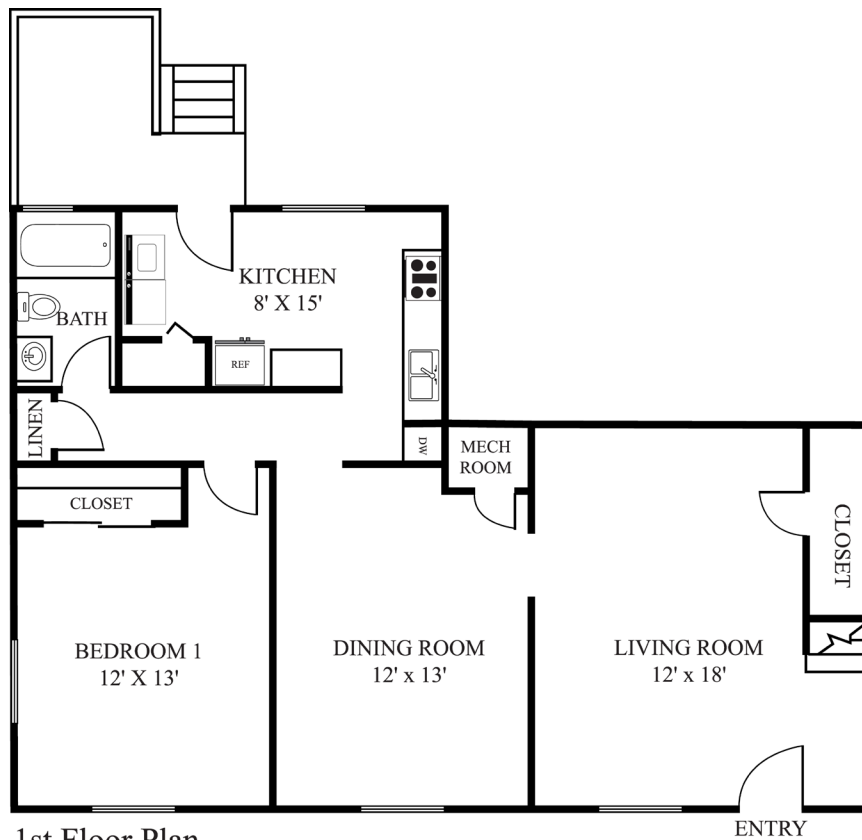

## AEC2A

1,376 SQ FT 3 BEDROOM 2 BATH

1st Floor Plan

2nd Floor Plan

Regional Welcome Center  
349 Kinkaid Road, Annapolis, MD 21402  
P. 410.349.1740 F. 410.349.2745

[WWW.LINCOLNMILITARY.COM](http://WWW.LINCOLNMILITARY.COM)

LINCOLN  
MILITARY  
HOUSING

Every Mission Begins at Home<sup>®</sup>

The square footage indicated is an approximation. The floor plans are conceptual and should not be used in making spatial decisions. Floor plans vary even for units with the same number of bedrooms. Once the Navy determines eligibility and total bedroom qualification, Lincoln Military Housing can not guarantee which floor plan type will be available for move-in.