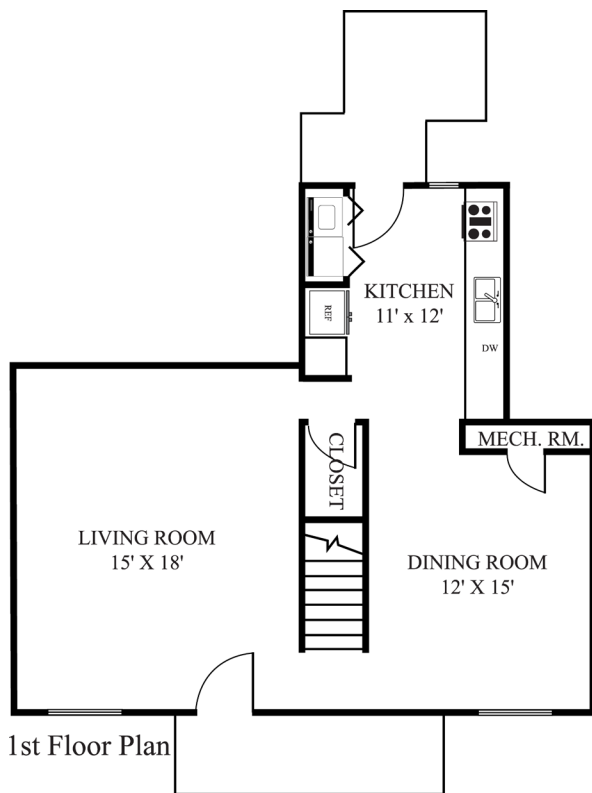

ARUNDEL ESTATES

AEC2B

1,321 SQ FT 3 BEDROOM 2 BATH

Regional Welcome Center
349 Kinkaid Road, Annapolis, MD 21402
P. 410.349.1740 F. 410.349.2745

WWW.LINCOLNMILITARY.COM

LINCOLN
MILITARY
HOUSING

Every Mission Begins at Home®

The square footage indicated is an approximation. The floor plans are conceptual and should not be used in making spatial decisions. Floor plans vary even for units with the same number of bedrooms. Once the Navy determines eligibility and total bedroom qualification, Lincoln Military Housing can not guarantee which floor plan type will be available for move-in.