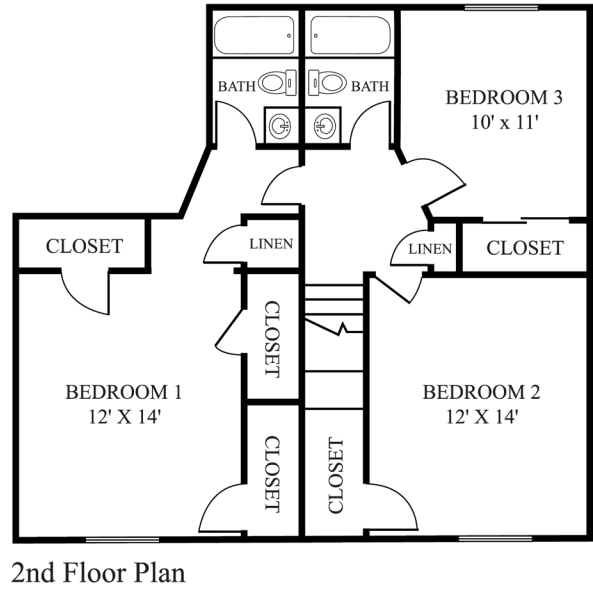

ARUNDEL ESTATES

AEC2B

1,321 SQ FT 3 BEDROOM 2 BATH

Regional Welcome Center
349 Kinkaid Road, Annapolis, MD 21402
P. 410.349.1740 F. 410.349.2745

WWW.LINCOLNMILITARY.COM

LINCOLN
MILITARY
HOUSING

Every Mission Begins at Home®

The square footage indicated is an approximation. The floor plans are conceptual and should not be used in making spatial decisions. Floor plans vary even for units with the same number of bedrooms. Once the Navy determines eligibility and total bedroom qualification, Lincoln Military Housing can not guarantee which floor plan type will be available for move-in.