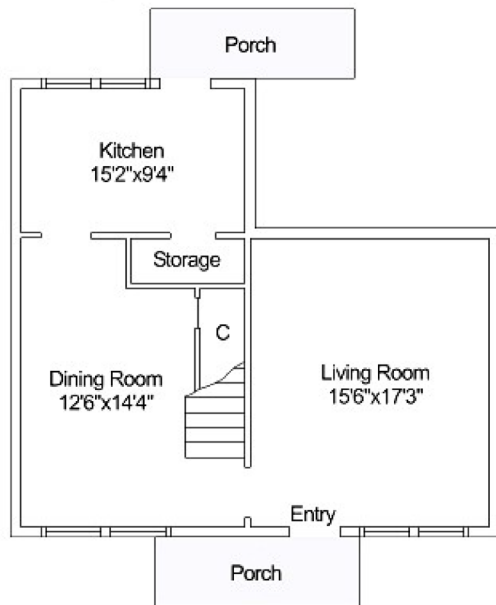

## AED2

1,400 SQ FT 4 BEDROOM 2 BATH

Regional Welcome Center  
349 Kinkaid Road, Annapolis, MD 21402  
P. 410.349.1740 F. 410.349.2745

[WWW.LINCOLNMILITARY.COM](http://WWW.LINCOLNMILITARY.COM)

LINCOLN  
MILITARY  
HOUSING

Every Mission Begins at Home®

The square footage indicated is an approximation. The floor plans are conceptual and should not be used in making spatial decisions. Floor plans vary even for units with the same number of bedrooms. Once the Navy determines eligibility and total bedroom qualification, Lincoln Military Housing can not guarantee which floor plan type will be available for move-in.