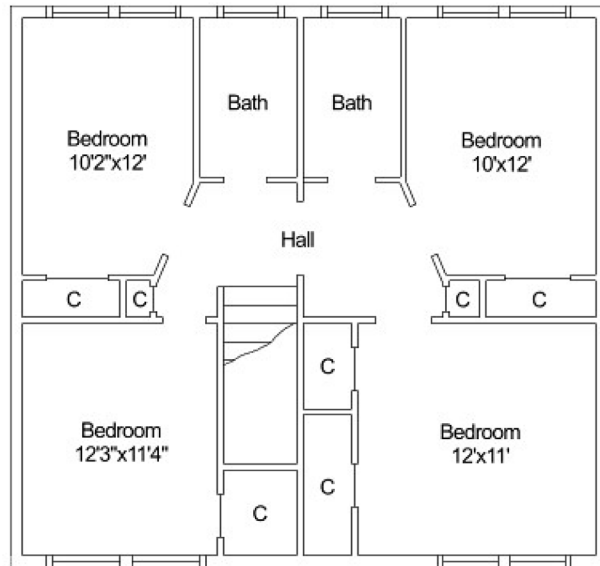

## AED2

1,400 SQ FT 4 BEDROOM 2 BATH

Regional Welcome Center  
349 Kinkaid Road, Annapolis, MD 21402  
P. 410.349.1740 F. 410.349.2745

[WWW.LINCOLNMILITARY.COM](http://WWW.LINCOLNMILITARY.COM)

LINCOLN  
MILITARY  
HOUSING

Every Mission Begins at Home®

The square footage indicated is an approximation. The floor plans are conceptual and should not be used in making spatial decisions. Floor plans vary even for units with the same number of bedrooms. Once the Navy determines eligibility and total bedroom qualification, Lincoln Military Housing can not guarantee which floor plan type will be available for move-in.