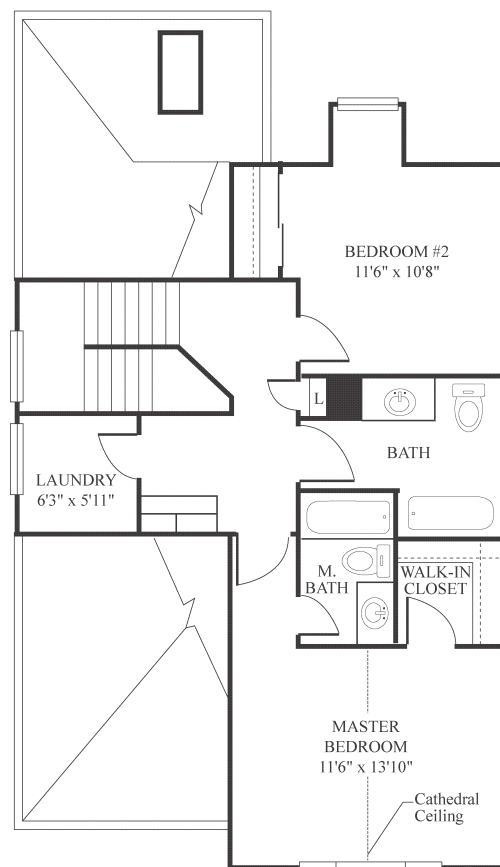

BELLEVUE

BELB2.5R

1,025 SQ FT 2 BEDROOM 2.5 BATH

First Floor Plan

Second Floor Plan

1 Cargo Court SW, Washington, DC 20032
P. 202.629.2647 F. 202.629.2716
WWW.LINCOLNMILITARY.COM

LINCOLN
MILITARY
HOUSING

Every Mission Begins at Home®

The square footage indicated is an approximation. The floor plans are conceptual and should not be used in making spatial decisions. Floor plans vary even for units with the same number of bedrooms. Once the Navy determines eligibility and total bedroom qualification, Lincoln Military Housing can not guarantee which floor plan type will be available for move-in.