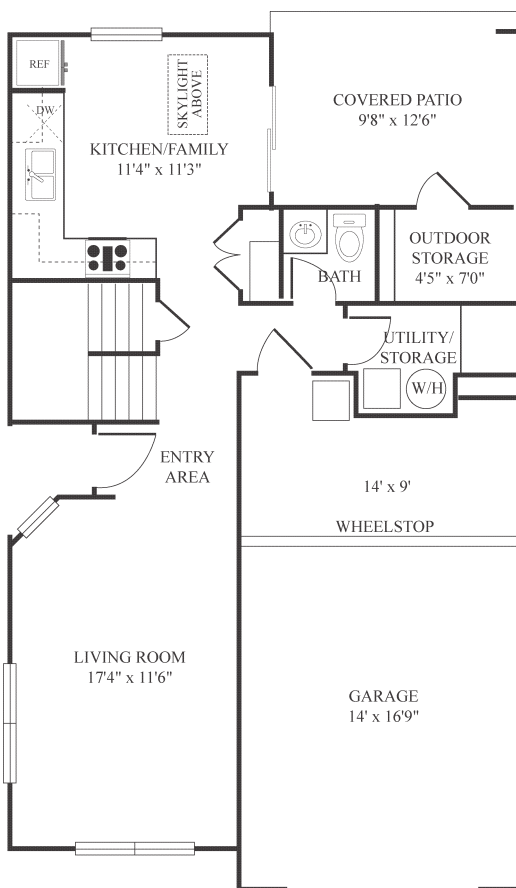

BELLEVUE

BELB2.5R

1,025 SQ FT 2 BEDROOM 2.5 BATH

First Floor Plan

Second Floor Plan

1 Cargo Court SW, Washington, DC 20032
P. 202.629.2647 F. 202.629.2716
WWW.LINCOLNMILITARY.COM

LINCOLN
MILITARY
HOUSING

Every Mission Begins at Home®

The square footage indicated is an approximation. The floor plans are conceptual and should not be used in making spatial decisions. Floor plans vary even for units with the same number of bedrooms. Once the Navy determines eligibility and total bedroom qualification, Lincoln Military Housing can not guarantee which floor plan type will be available for move-in.