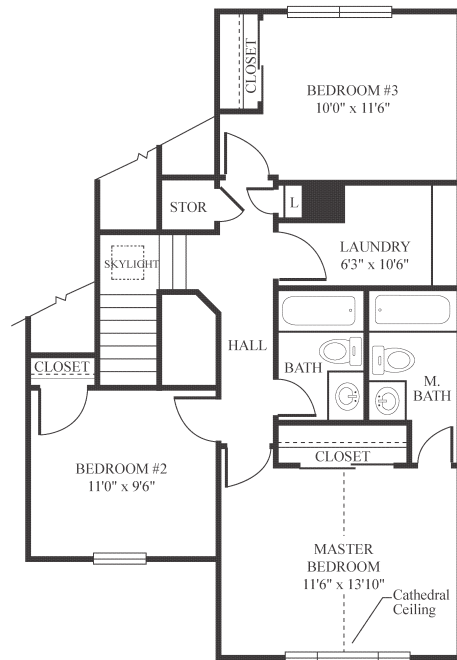

BELLEVUE

BELC2.5R

1,188 SQ FT 3 BEDROOM 2.5 BATH

First Floor Plan

Second Floor Plan

1 Cargo Court SW, Washington, DC 20032

P. 202.629.2647 F. 202.629.2716

WWW.LINCOLNMILITARY.COM

LINCOLN
MILITARY
HOUSING

Every Mission Begins at Home®

The square footage indicated is an approximation. The floor plans are conceptual and should not be used in making spatial decisions. Floor plans vary even for units with the same number of bedrooms. Once the Navy determines eligibility and total bedroom qualification, Lincoln Military Housing can not guarantee which floor plan type will be available for move-in.