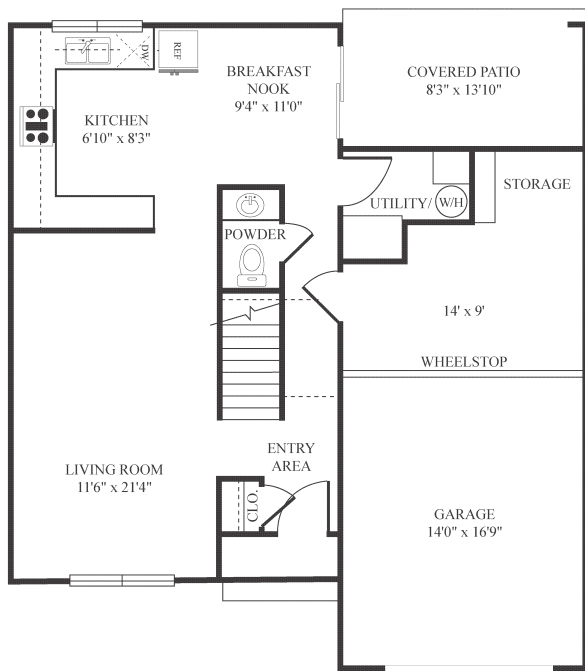

BELLEVUE

BELC2.5R

1,188 SQ FT 3 BEDROOM 2.5 BATH

First Floor Plan

Second Floor Plan

1 Cargo Court SW, Washington, DC 20032

P. 202.629.2647 F. 202.629.2716

WWW.LINCOLNMILITARY.COM

LINCOLN
MILITARY
HOUSING

Every Mission Begins at Home®

The square footage indicated is an approximation. The floor plans are conceptual and should not be used in making spatial decisions. Floor plans vary even for units with the same number of bedrooms. Once the Navy determines eligibility and total bedroom qualification, Lincoln Military Housing can not guarantee which floor plan type will be available for move-in.