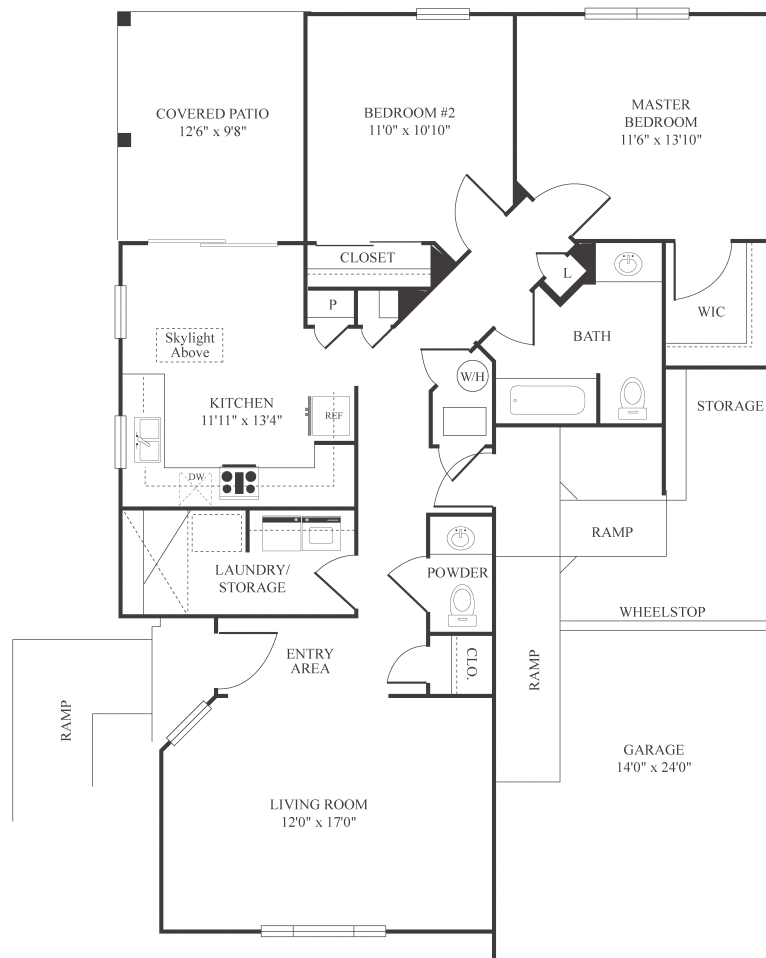

BELLEVUE

BELHB15R

950 SQ FT 2 BEDROOM ADA/EFMP 1.5 BATH

1 Cargo Court SW, Washington, DC 20032

P. 202.629.2647 F. 202.629.2716

WWW.LINCOLNMILITARY.COM

LINCOLN
MILITARY
HOUSING

Every Mission Begins at Home[®]

The square footage indicated is an approximation. The floor plans are conceptual and should not be used in making spatial decisions. Floor plans vary even for units with the same number of bedrooms. Once the Navy determines eligibility and total bedroom qualification, Lincoln Military Housing can not guarantee which floor plan type will be available for move-in.