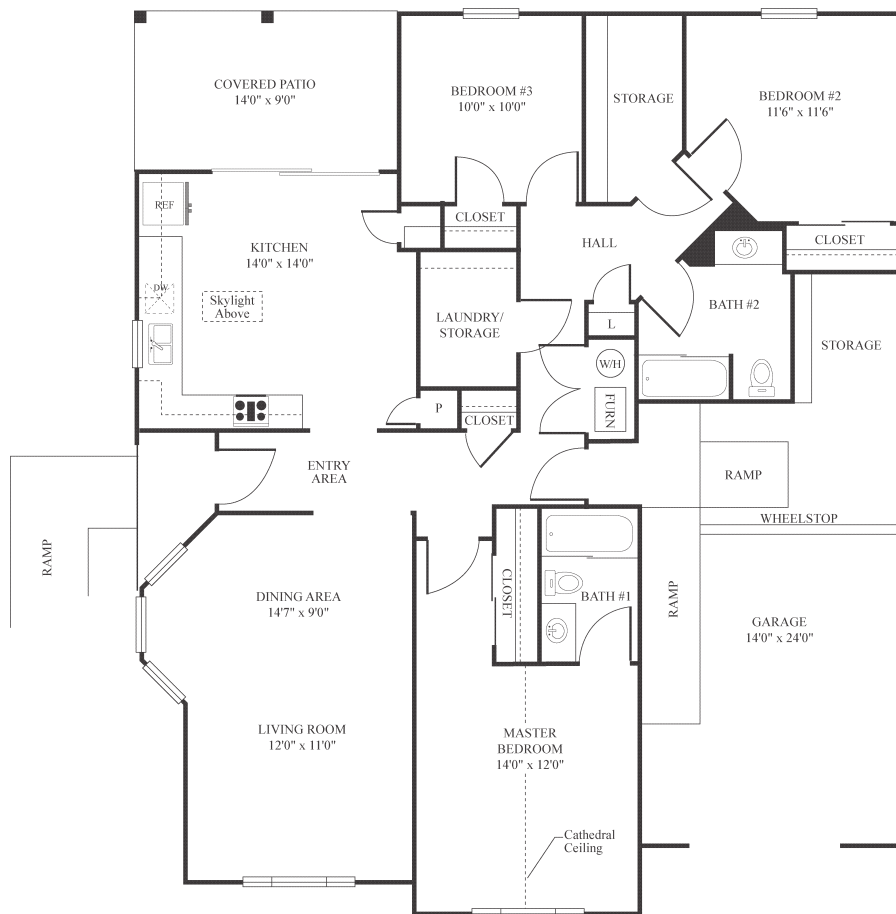

## BELHC2R

1,205 SQ FT 3 BEDROOM ADA/EFMP 2 BATH

1 Cargo Court SW, Washington, DC 20032

P. 202.629.2647 F. 202.629.2716

WWW.LINCOLNMILITARY.COM

LINCOLN  
MILITARY  
HOUSING

Every Mission Begins at Home®

The square footage indicated is an approximation. The floor plans are conceptual and should not be used in making spatial decisions. Floor plans vary even for units with the same number of bedrooms. Once the Navy determines eligibility and total bedroom qualification, Lincoln Military Housing can not guarantee which floor plan type will be available for move-in.