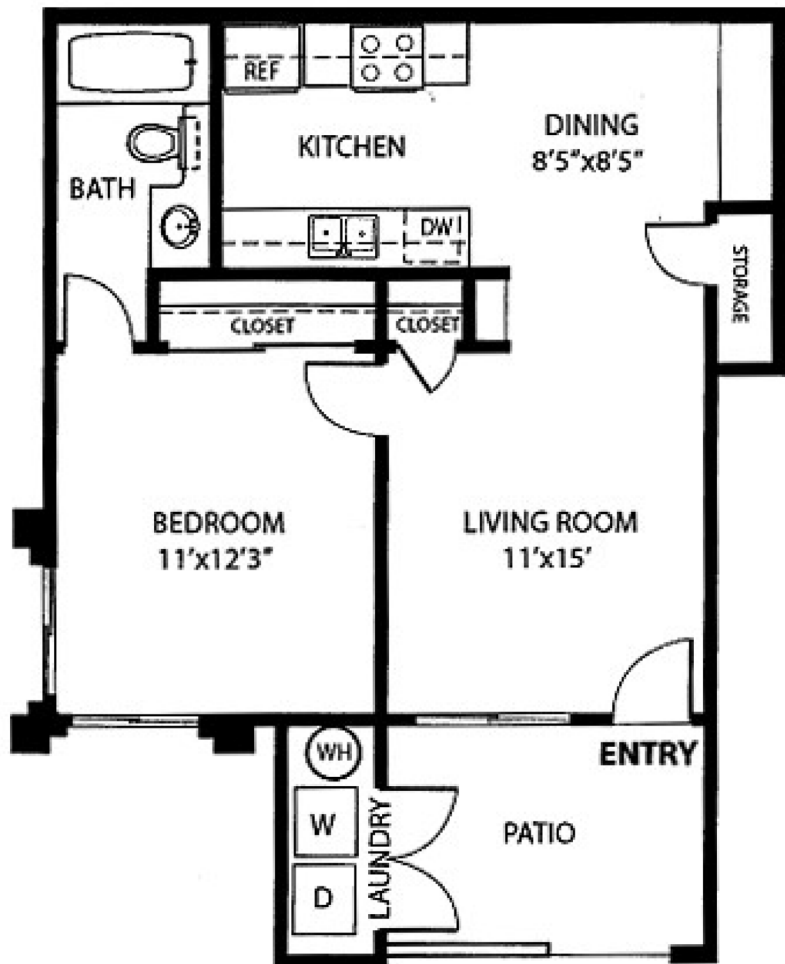

BONITA BLUFFS

BBA1-L

528 SQ FT 1 BEDROOM 1 BATH

District Office
1699 Miracosta Circle, Chula Vista, CA 91913
P. 619.397.2972 F. 619.397.2988

WWW.LINCOLNMILITARY.COM

LINCOLN
MILITARY
HOUSING

Every Mission Begins at Home®

The square footage indicated is an approximation. The floor plans are conceptual and should not be used in making spatial decisions. Floor plans vary even for units with the same number of bedrooms. Once the Navy determines eligibility and total bedroom qualification, Lincoln Military Housing can not guarantee which floor plan type will be available for move-in.