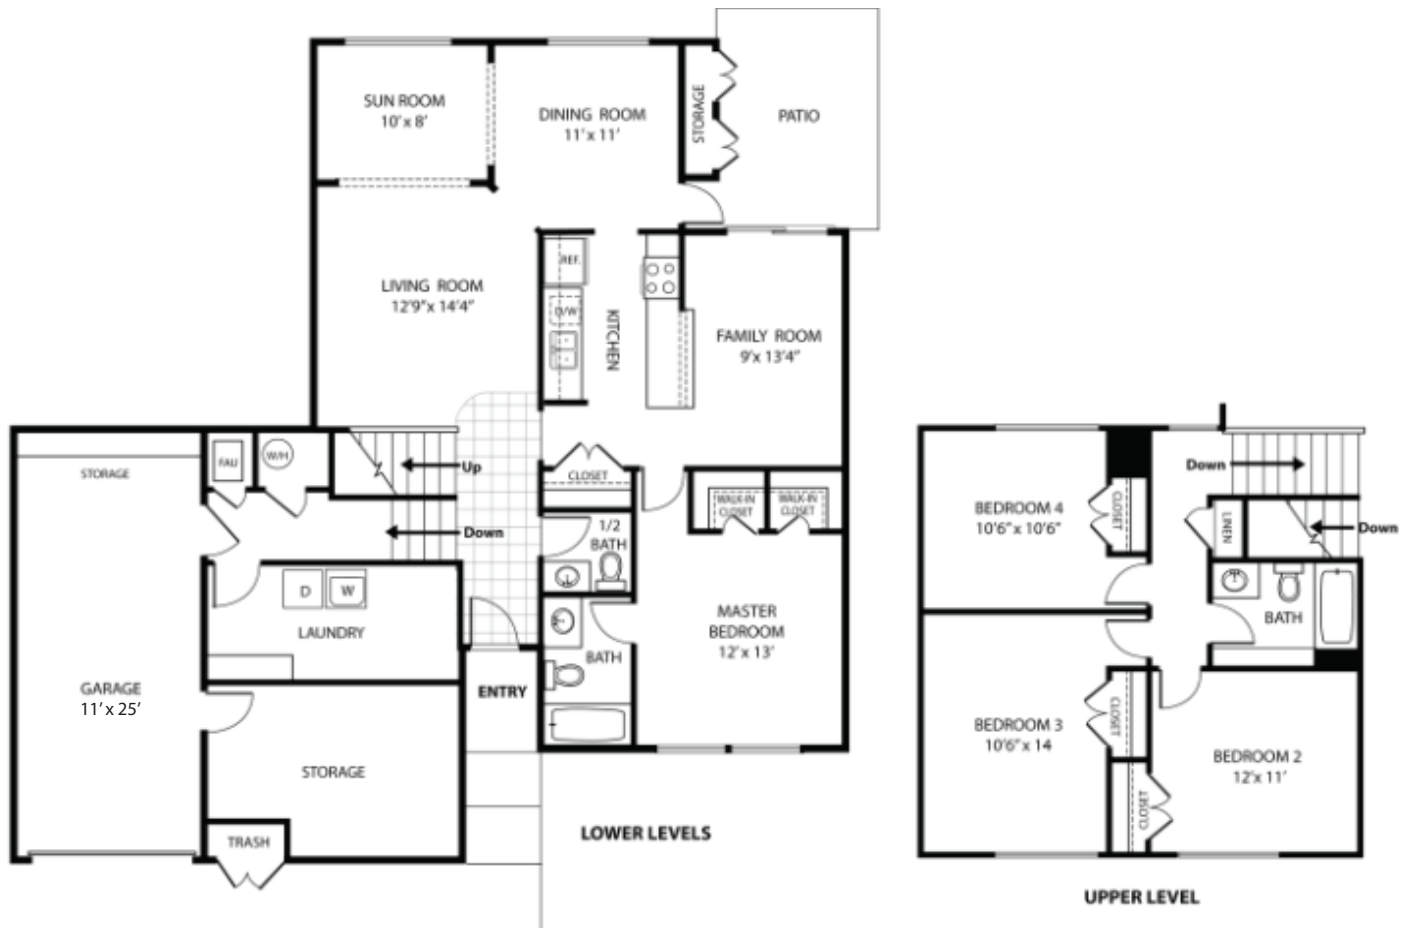

CANYON VIEW SOUTH

CANM4: Serving O4-O5

1,789SQ FT 4 BEDROOM 2.5 BATH 275 SQ FT GARAGE

District Office
10300 Yorktown Dr, San Diego, CA 92124
P. 858.576.2254 F. 858.576.2572

WWW.LINCOLNMILITARY.COM

LINCOLN
MILITARY
HOUSING

Every Mission Begins at Home®

The square footage indicated is an approximation. The floor plans are conceptual and should not be used in making spatial decisions. Floor plans vary even for units with the same number of bedrooms. Once the Navy determines eligibility and total bedroom qualification, Lincoln Military Housing can not guarantee which floor plan type will be available for move-in.