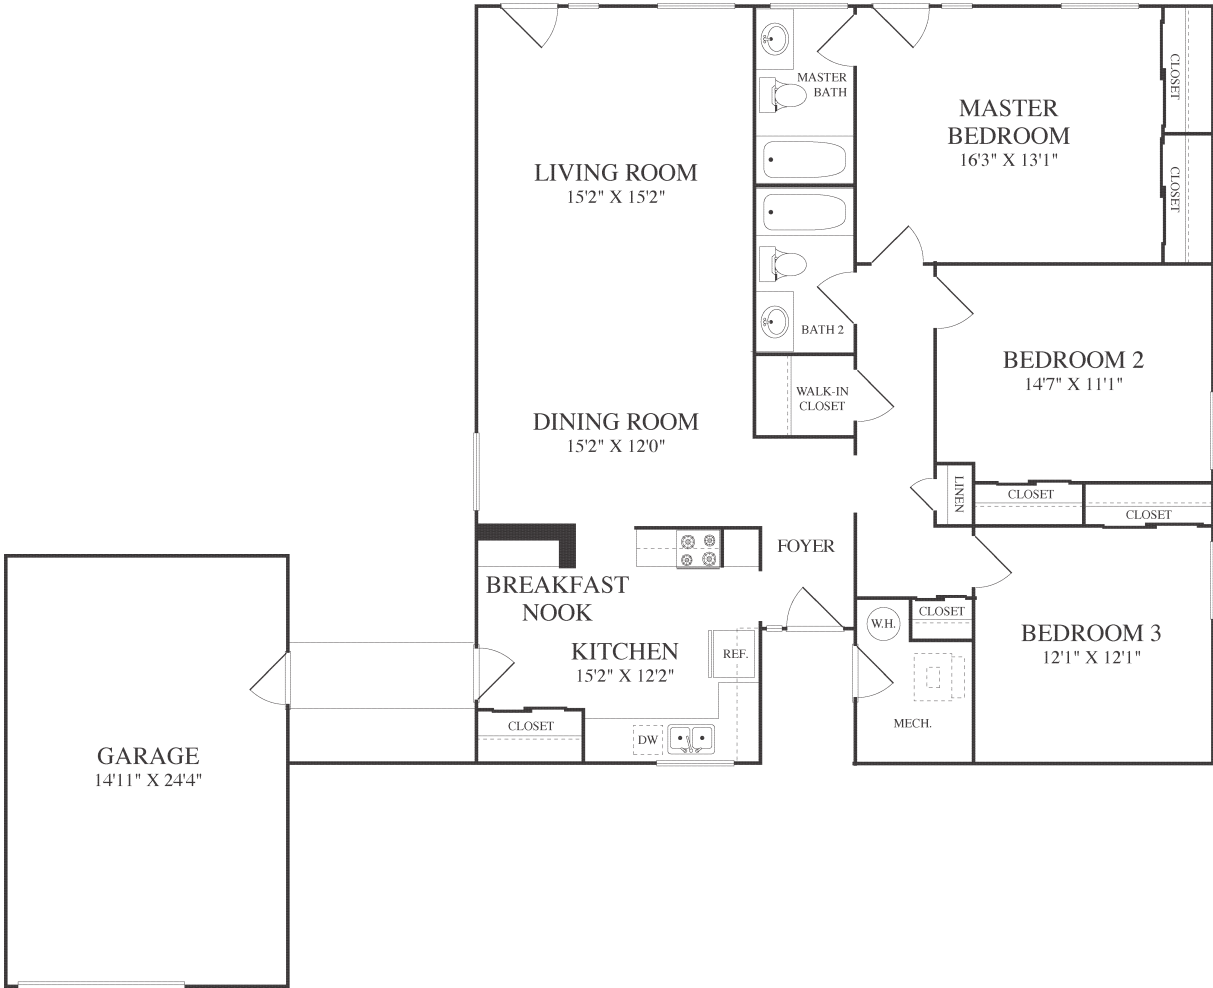

CAPEHARTS

K1RH

1,433 SQ FT 3 BEDROOM 2 BATH

Regional Welcome Center
1207 Nimitz Avenue, Ridgecrest CA, 93555-2721
P. 760.446.1320 F. 760.446.4915

WWW.LINCOLNMILITARY.COM

LINCOLN
MILITARY
HOUSING

Every Mission Begins at Home®

The square footage indicated is an approximation. The floor plans are conceptual and should not be used in making spatial decisions. Floor plans vary even for units with the same number of bedrooms. Once the Navy determines eligibility and total bedroom qualification, Lincoln Military Housing can not guarantee which floor plan type will be available for move-in.