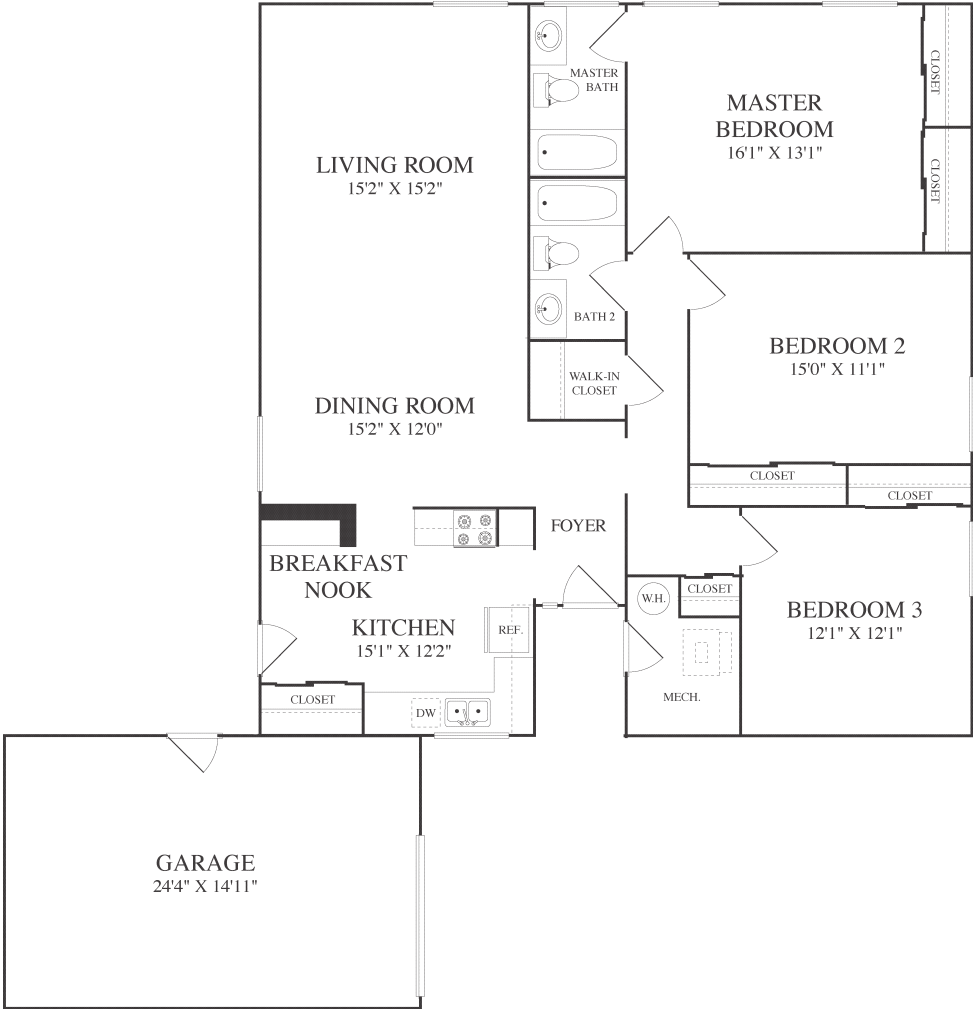

## K2R

1,425 SQ FT 3 BEDROOM 2 BATH

Regional Welcome Center  
1207 Nimitz Avenue, Ridgecrest CA, 93555-2721  
P. 760.446.1320 F. 760.446.4915

[WWW.LINCOLNMILITARY.COM](http://WWW.LINCOLNMILITARY.COM)

**LINCOLN  
MILITARY  
HOUSING**

Every Mission Begins at Home<sup>®</sup>

The square footage indicated is an approximation. The floor plans are conceptual and should not be used in making spatial decisions. Floor plans vary even for units with the same number of bedrooms. Once the Navy determines eligibility and total bedroom qualification, Lincoln Military Housing can not guarantee which floor plan type will be available for move-in.