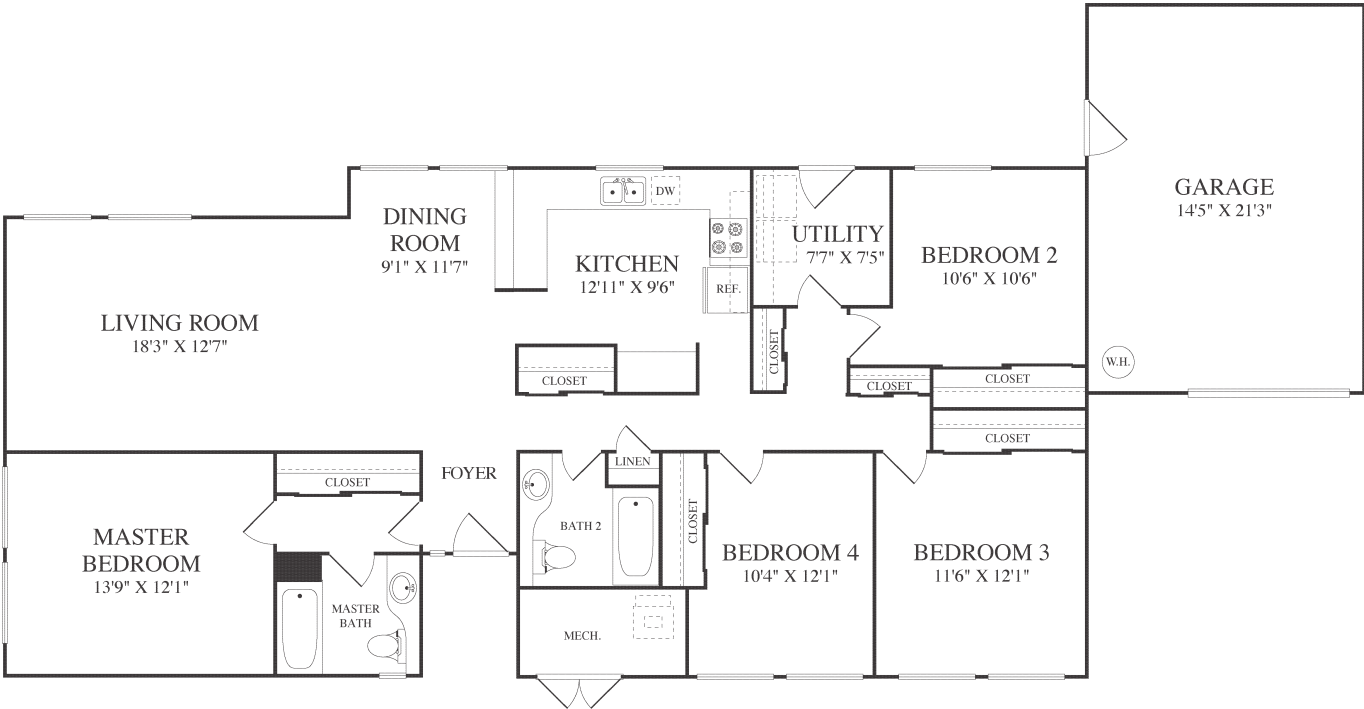

CAPEHARTS

M2R

1,455 SQ FT 4 BEDROOM 2 BATH

Regional Welcome Center
1207 Nimitz Avenue, Ridgecrest CA, 93555-2721
P. 760.446.1320 F. 760.446.4915

WWW.LINCOLNMILITARY.COM

LINCOLN
MILITARY
HOUSING

Every Mission Begins at Home®

The square footage indicated is an approximation. The floor plans are conceptual and should not be used in making spatial decisions. Floor plans vary even for units with the same number of bedrooms. Once the Navy determines eligibility and total bedroom qualification, Lincoln Military Housing can not guarantee which floor plan type will be available for move-in.