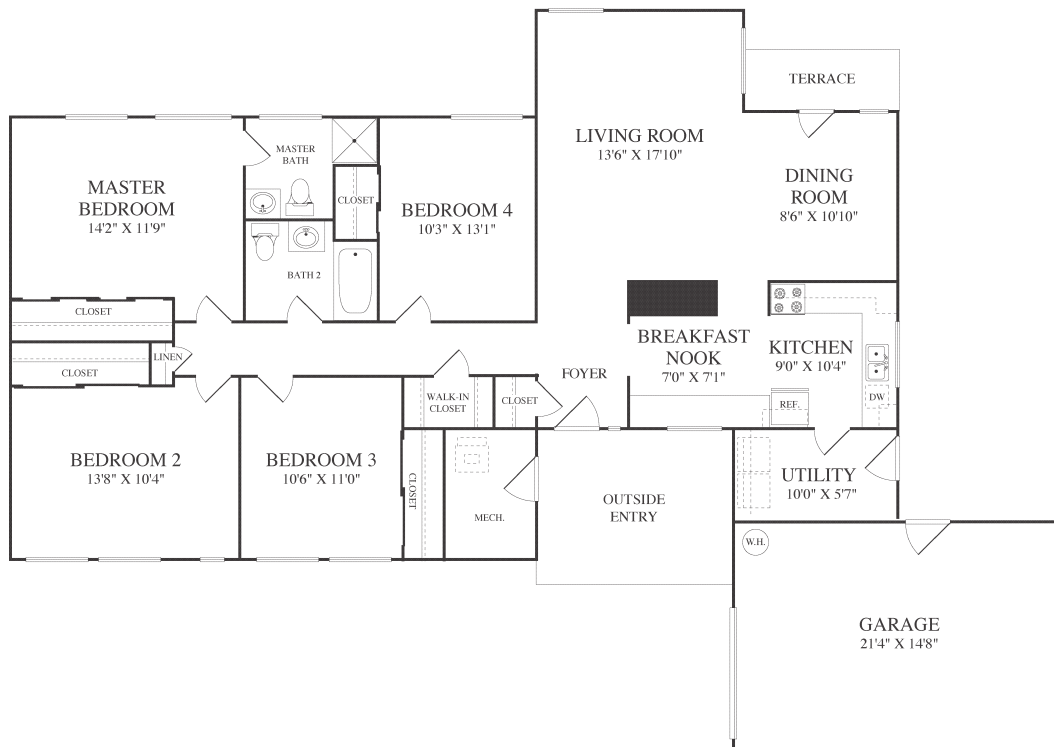

## N2H

1,439 SQ FT 4 BEDROOM 2 BATH

Regional Welcome Center  
1207 Nimitz Avenue, Ridgecrest CA, 93555-2721  
P. 760.446.1320 F. 760.446.4915

[WWW.LINCOLNMILITARY.COM](http://WWW.LINCOLNMILITARY.COM)

LINCOLN  
MILITARY  
HOUSING

Every Mission Begins at Home<sup>®</sup>

The square footage indicated is an approximation. The floor plans are conceptual and should not be used in making spatial decisions. Floor plans vary even for units with the same number of bedrooms. Once the Navy determines eligibility and total bedroom qualification, Lincoln Military Housing can not guarantee which floor plan type will be available for move-in.