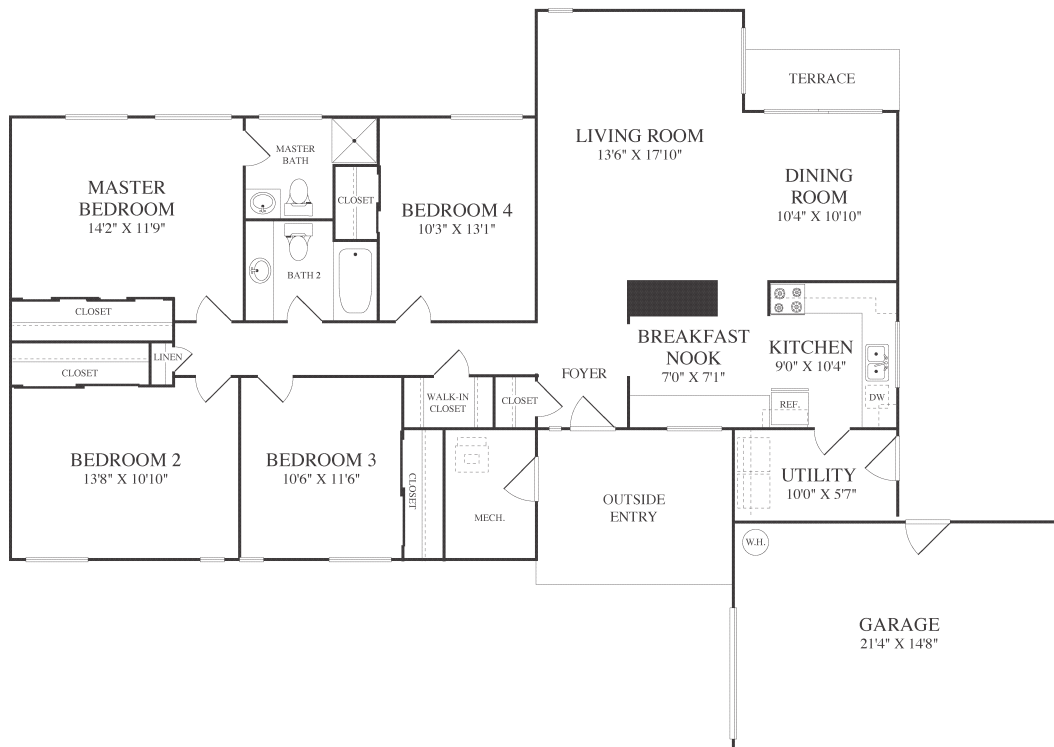

# CAPEHARTS

N3

1,459 SQ FT 4 BEDROOM 2 BATH

Regional Welcome Center  
1207 Nimitz Avenue, Ridgecrest CA, 93555-2721  
P. 760.446.1320 F. 760.446.4915

[WWW.LINCOLNMILITARY.COM](http://WWW.LINCOLNMILITARY.COM)

LINCOLN  
MILITARY  
HOUSING

Every Mission Begins at Home®

The square footage indicated is an approximation. The floor plans are conceptual and should not be used in making spatial decisions. Floor plans vary even for units with the same number of bedrooms. Once the Navy determines eligibility and total bedroom qualification, Lincoln Military Housing can not guarantee which floor plan type will be available for move-in.