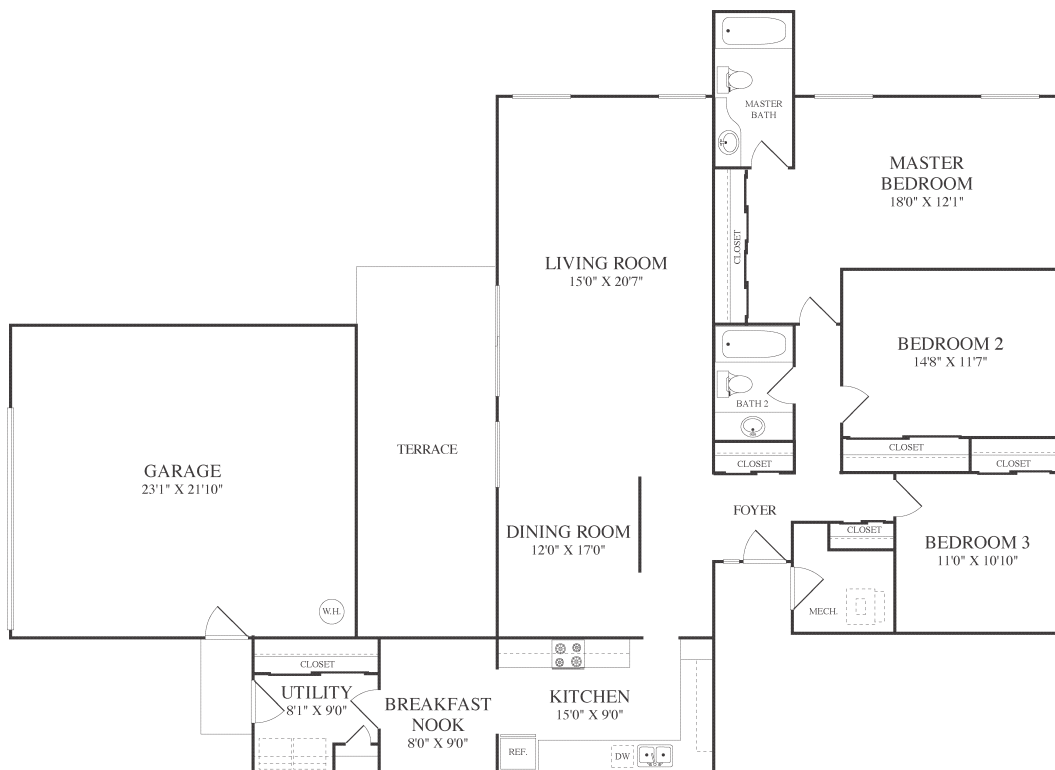

CAPEHARTS

O1R

1,657 SQ FT 3 BEDROOM 2 BATH

Regional Welcome Center
1207 Nimitz Avenue, Ridgecrest CA, 93555-2721
P. 760.446.1320 F. 760.446.4915

WWW.LINCOLNMILITARY.COM

LINCOLN
MILITARY
HOUSING

Every Mission Begins at Home®

The square footage indicated is an approximation. The floor plans are conceptual and should not be used in making spatial decisions. Floor plans vary even for units with the same number of bedrooms. Once the Navy determines eligibility and total bedroom qualification, Lincoln Military Housing can not guarantee which floor plan type will be available for move-in.