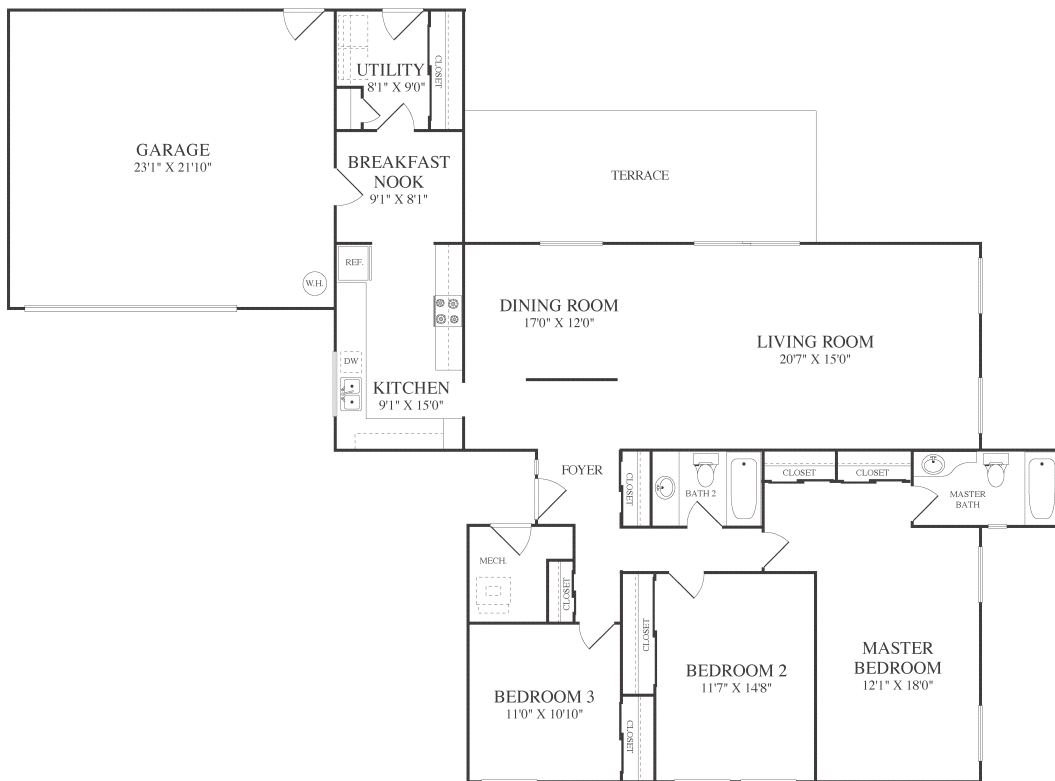

# CAPEHARTS

O3R

1,659 SQ FT 3 BEDROOM 2 BATH

Regional Welcome Center  
1207 Nimitz Avenue, Ridgecrest CA, 93555-2721  
P. 760.446.1320 F. 760.446.4915

[WWW.LINCOLNMILITARY.COM](http://WWW.LINCOLNMILITARY.COM)

LINCOLN  
MILITARY  
HOUSING

Every Mission Begins at Home®

The square footage indicated is an approximation. The floor plans are conceptual and should not be used in making spatial decisions. Floor plans vary even for units with the same number of bedrooms. Once the Navy determines eligibility and total bedroom qualification, Lincoln Military Housing can not guarantee which floor plan type will be available for move-in.