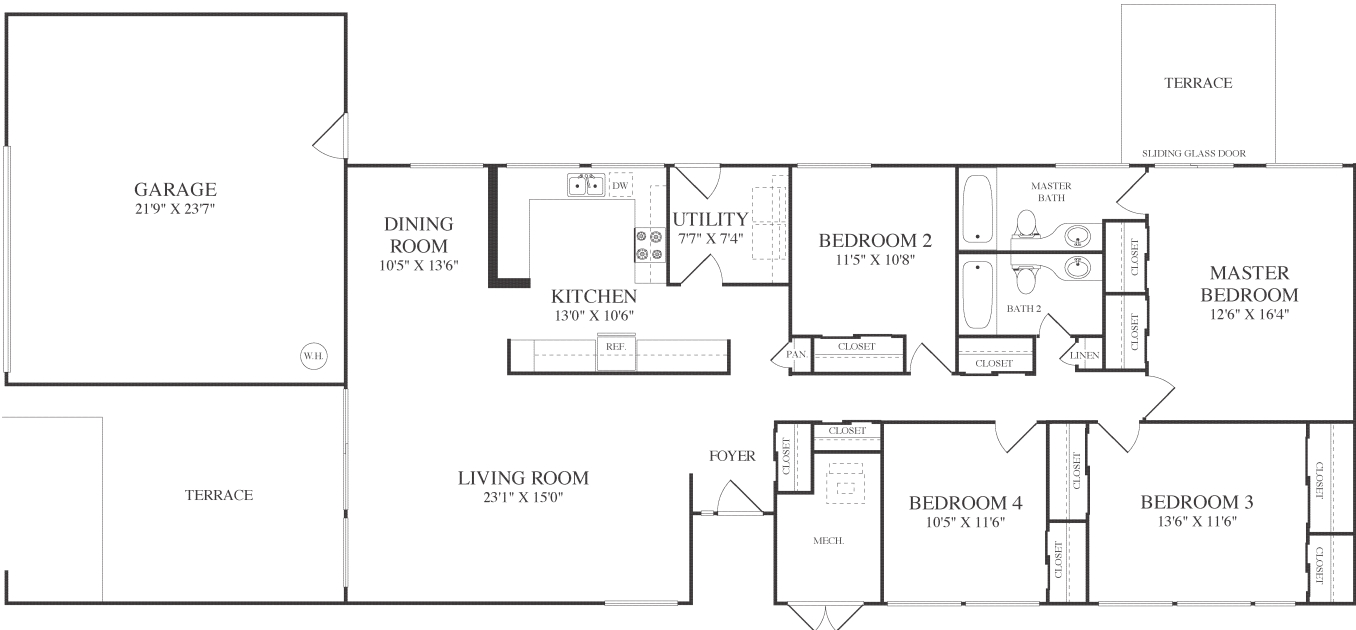

CAPEHARTS

P2

1,692 SQ FT 4 BEDROOM 2 BATH

Regional Welcome Center
1207 Nimitz Avenue, Ridgecrest CA, 93555-2721
P. 760.446.1320 F. 760.446.4915

WWW.LINCOLNMILITARY.COM

**LINCOLN
MILITARY
HOUSING**
Every Mission Begins at Home®

The square footage indicated is an approximation. The floor plans are conceptual and should not be used in making spatial decisions. Floor plans vary even for units with the same number of bedrooms. Once the Navy determines eligibility and total bedroom qualification, Lincoln Military Housing can not guarantee which floor plan type will be available for move-in.