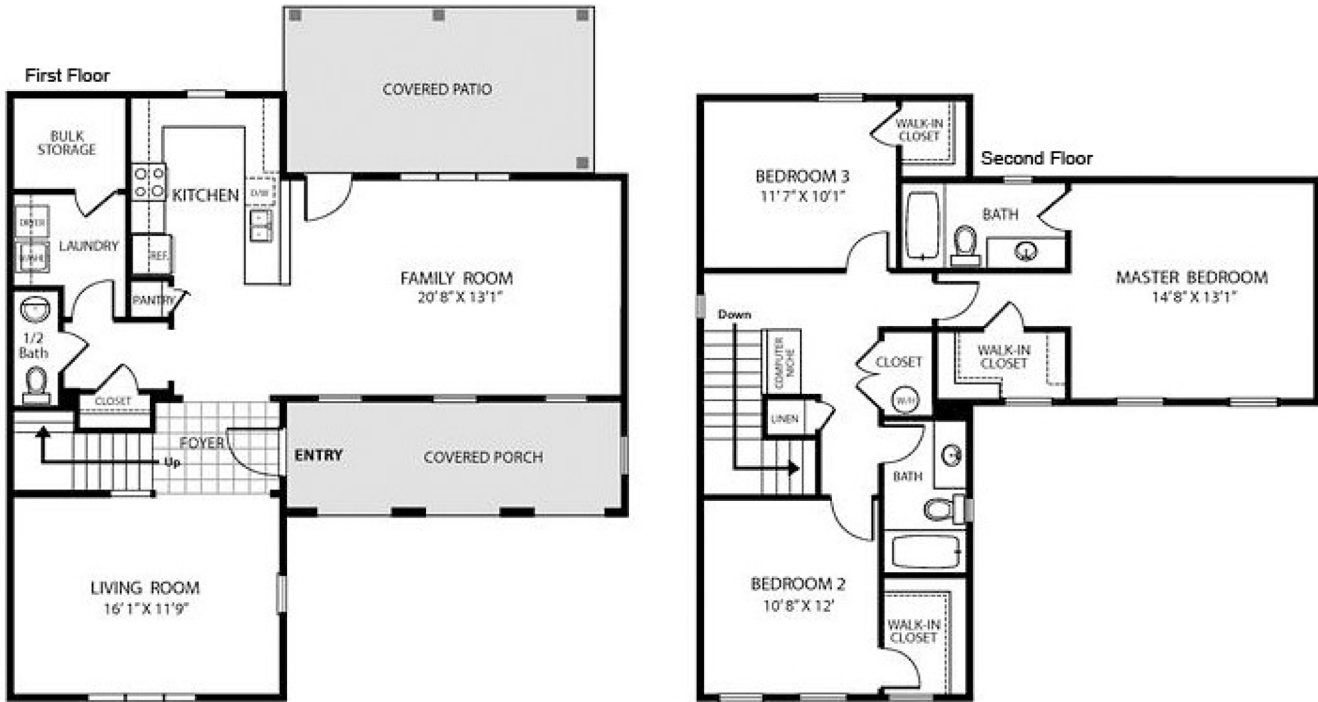

## MCEC2.5

1,878 SQ FT 3 BEDROOM 2.5 BATH

District Office  
45418 Howe Road, Building #2705, San Diego, CA 92126  
P. 858.397.1012 F. 858.397.1172

[WWW.LINCOLNMILITARY.COM](http://WWW.LINCOLNMILITARY.COM)

LINCOLN  
MILITARY  
HOUSING

Every Mission Begins at Home®

The square footage indicated is an approximation. The floor plans are conceptual and should not be used in making spatial decisions. Floor plans vary even for units with the same number of bedrooms. Once the Navy determines eligibility and total bedroom qualification, Lincoln Military Housing can not guarantee which floor plan type will be available for move-in.