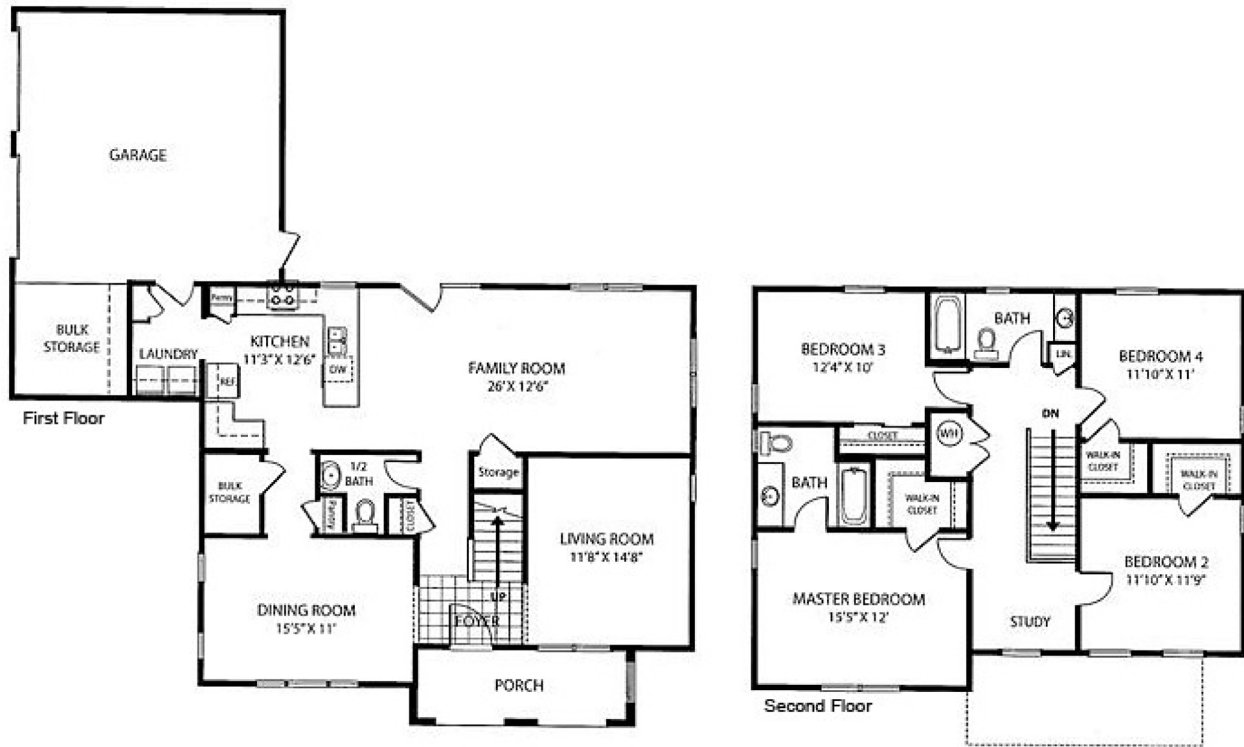

## MCWD2.5

2,316 SQ FT 4 BEDROOM 2.5 BATH

District Office  
45418 Howe Road, Building #2705, San Diego, CA 92126  
P. 858.397.1012 F. 858.397.1172

[WWW.LINCOLNMILITARY.COM](http://WWW.LINCOLNMILITARY.COM)

LINCOLN  
MILITARY  
HOUSING

Every Mission Begins at Home®

The square footage indicated is an approximation. The floor plans are conceptual and should not be used in making spatial decisions. Floor plans vary even for units with the same number of bedrooms. Once the Navy determines eligibility and total bedroom qualification, Lincoln Military Housing can not guarantee which floor plan type will be available for move-in.