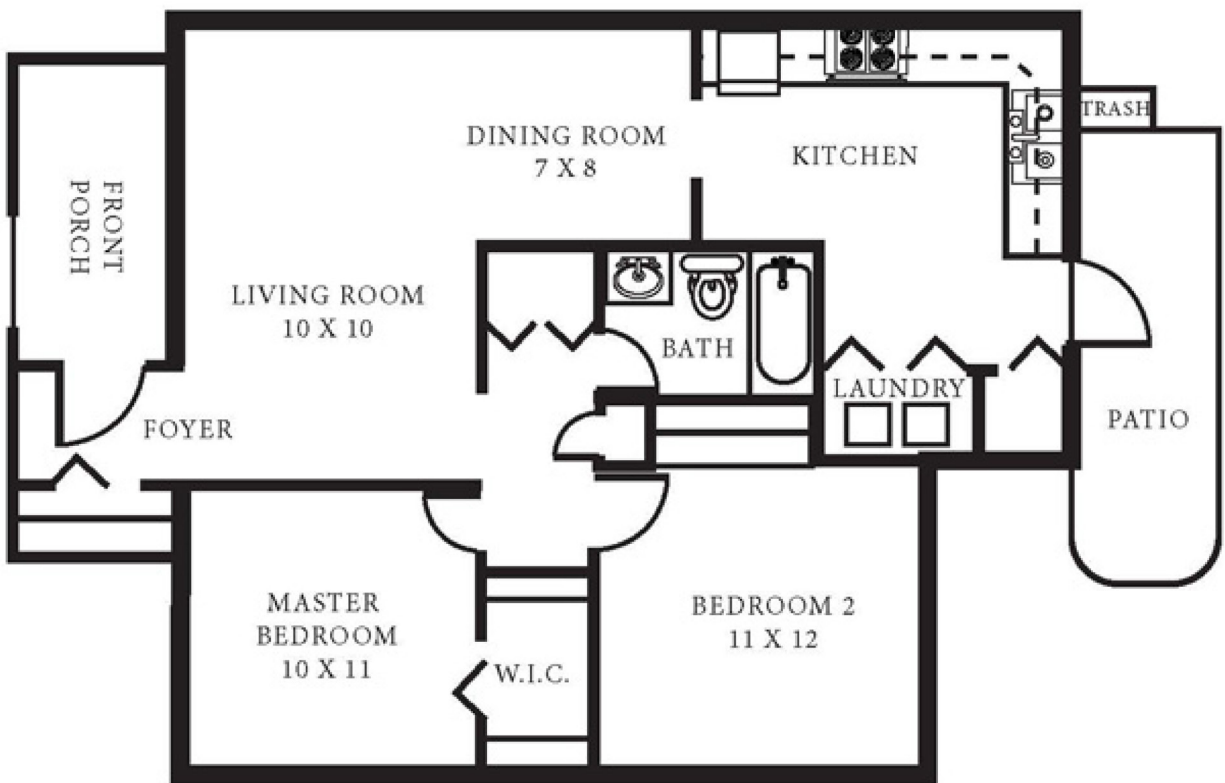

## CAB1

800 SQ FT 2 BEDROOM 1 BATH

Hampton Roads Regional Welcome Center  
7924 14th Street, Norfolk, VA 23505  
P. 757.961.3783 F. 757.961.4430

[WWW.LINCOLNMILITARY.COM](http://WWW.LINCOLNMILITARY.COM)

LINCOLN  
MILITARY  
HOUSING

Every Mission Begins at Home®

The square footage indicated is an approximation. The floor plans are conceptual and should not be used in making spatial decisions. Floor plans vary even for units with the same number of bedrooms. Once the Navy determines eligibility and total bedroom qualification, Lincoln Military Housing can not guarantee which floor plan type will be available for move-in.